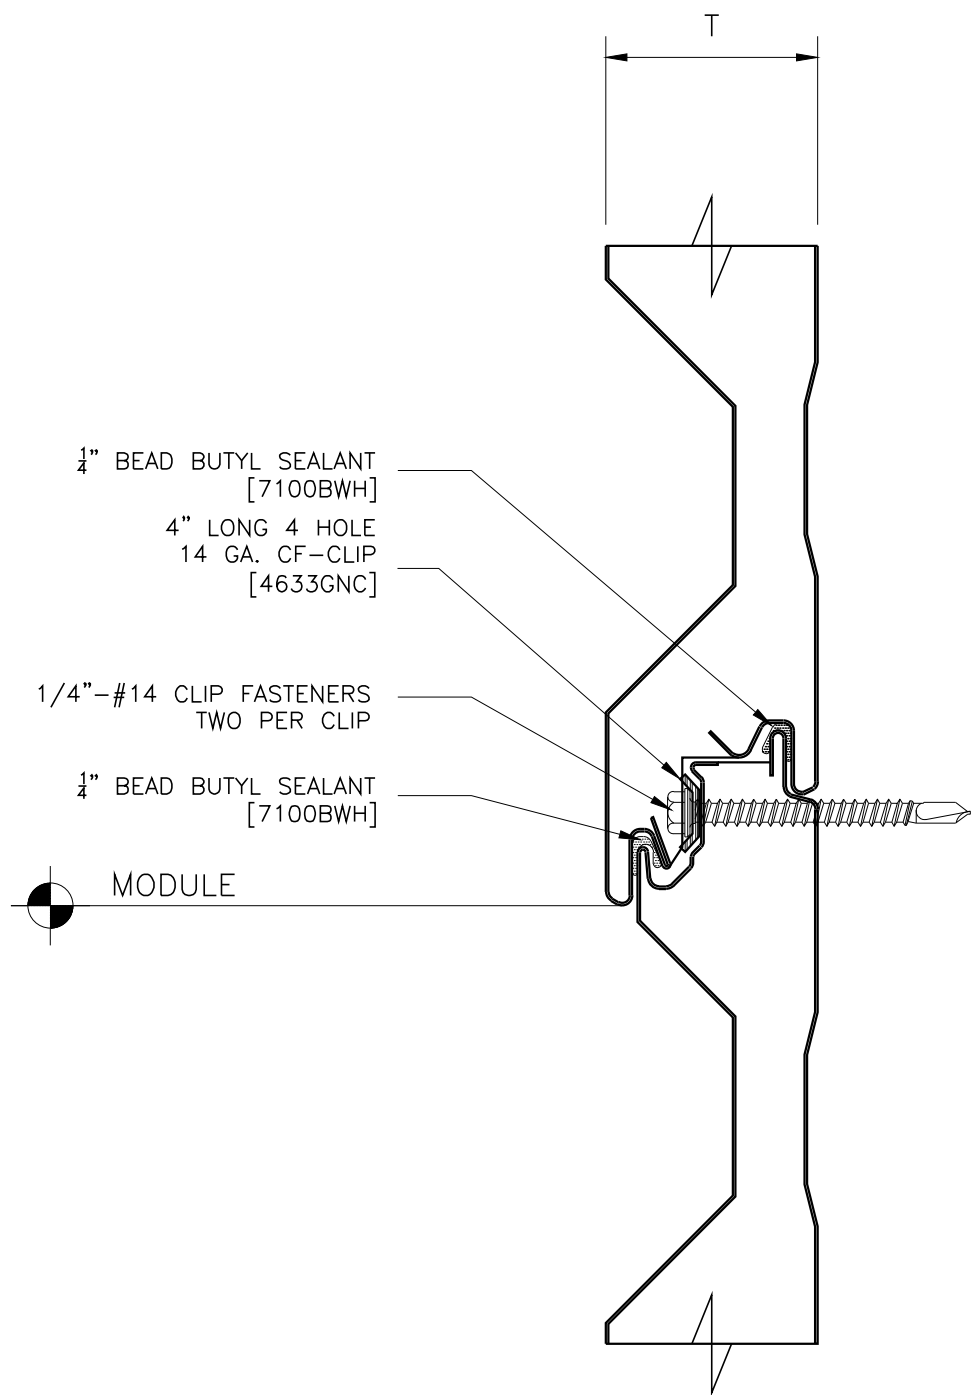

T = 3" & 4"

1/4" BEAD BUTYL SEALANT
[7100BWH]

4" LONG 4 HOLE
14 GA. CF-CLIP
[4633GNC]

1/4"-#14 CLIP FASTENERS
TWO PER CLIP

1/4" BEAD BUTYL SEALANT
[7100BWH]

MODULE

REFER TO SHEET "CS-INFO" FOR ADDITIONAL INFORMATION REGARDING THE APPLICATION OF SEALANTS, FASTENERS AND CLOSURE MATERIALS.