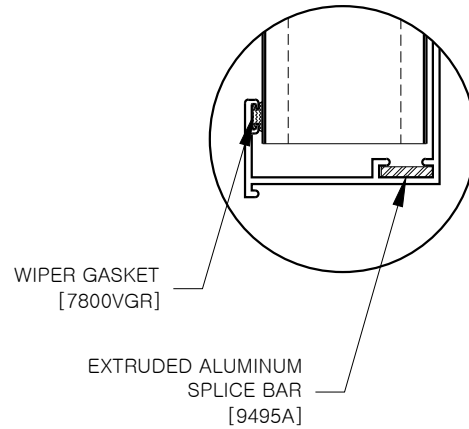

3" BASE EXTRUSION
[9407A]

3" STACK JOINT
EXTRUSION
[9458A]

3" HEAD/JAMB EXTRUSION
INTERIOR (FEMALE)
[9422A]

HEAD/JAMB EXTRUSION
EXTERIOR (MALE)
[9415A]

WIPER GASKET
[7800VGR]

EXTRUDED ALUMINUM
SPLICE BAR
[9495A]

3" OUTSIDE CORNER
INTERIOR (FEMALE)
[9432A]

OUTSIDE CORNER
EXTERIOR (MALE)
[9425A]