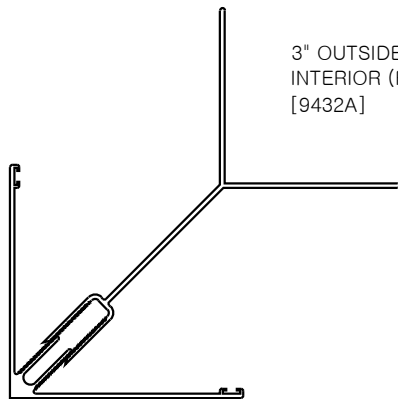

3" BASE EXTRUSION
[9407A]

3" STACK JOINT
EXTRUSION
[9458A]

3" HEAD/JAMB EXTRUSION
INTERIOR (FEMALE)
[9422A]

HEAD/JAMB EXTRUSION
EXTERIOR (MALE)
[9415A]

WIPER GASKET
[7800VGR]

EXTRUDED ALUMINUM
SPLICE BAR
[9495A]

3" OUTSIDE CORNER
INTERIOR (FEMALE)
[9432A]

OUTSIDE CORNER
EXTERIOR (MALE)
[9425A]