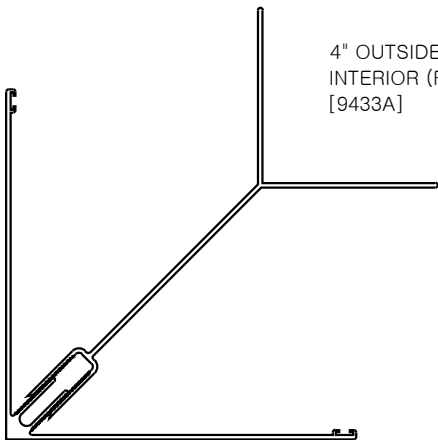

4" BASE EXTRUSION
[9404A]

WIPER GASKET
[7800VGR]

EXTRUDED ALUMINUM
SPLICE BAR
[9495A]

4" HEAD/JAMB EXTRUSION
INTERIOR (FEMALE)
[9423A]

HEAD/JAMB EXTRUSION
EXTERIOR (MALE)
[9415A]

4" STACK JOINT
EXTRUSION
[9459A]

4" OUTSIDE CORNER
INTERIOR (FEMALE)
[9433A]

OUTSIDE CORNER
EXTERIOR (MALE)
[9429A]

4" SILL EXTRUSION
[9412A]