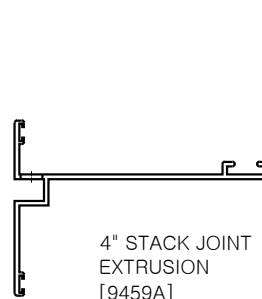

4" BASE EXTRUSION
[9404A]

WIPER GASKET
[7800VGR]

EXTRUDED ALUMINUM
SPLICE BAR
[9495A]

4" HEAD/JAMB EXTRUSION
INTERIOR (FEMALE)
[9423A]

HEAD/JAMB EXTRUSION
EXTERIOR (MALE)
[9415A]

4" STACK JOINT
EXTRUSION
[9459A]

4" OUTSIDE CORNER
INTERIOR (FEMALE)
[9433A]

OUTSIDE CORNER
EXTERIOR (MALE)
[9429A]

4" SILL EXTRUSION
[9412A]