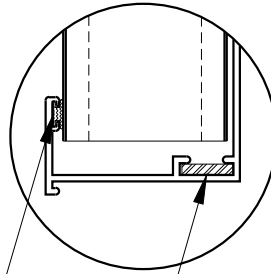

4" BASE EXTRUSION
[9404A]

WIPER GASKET
[7800VGR]

EXTRUDED ALUMINUM
SPLICE BAR
[9495A]

4" HEAD/JAMB EXTRUSION
INTERIOR (FEMALE)
[9423A]

HEAD/JAMB EXTRUSION
EXTERIOR (MALE)
[9415A]

4" STACK JOINT
EXTRUSION
[9459A]

4" OUTSIDE CORNER
INTERIOR (FEMALE)
[9433A]

OUTSIDE CORNER
EXTERIOR (MALE)
[9429A]

4" SILL EXTRUSION
[9412A]