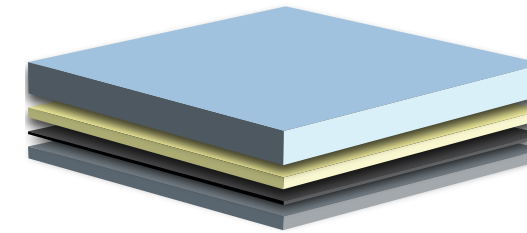

COLORS & COATINGS

Cold Storage Market
Insulated Metal Panels

All Metl-Span colors are formulated to provide premium energy efficiency solar reflectivity.

STANDARD I EXTERIOR COLORS

Full-Strength 70% PVDF
Fluoropolymer Coating

POLAR WHITE**
E: 0.86 SRI: 27

SANDSTONE**
E: 0.86 SRI: 25

STANDARD II EXTERIOR COLORS

Full-Strength 70% PVDF
Fluoropolymer Coating

ALMOND**
E: 0.86 SRI: 26

BROWNSTONE*
E: 0.86 SRI: 27

REGAL GRAY**
E: 0.86 SRI: 25

PREMIUM I EXTERIOR COLORS

Full-Strength 70% PVDF Fluoropolymer Coating

TUNDRA*
E: 0.86 SRI: 27

SPRUCE*
E: 0.86 SRI: 25

AEGEAN BLUE*
E: 0.86 SRI: 26

STANDARD WEATHERXL® EXTERIOR COLORS

Siliconized Polyester

WINTER WHITE**
E: 0.86 SRI: 27

LIGHT STONE**
E: 0.86 SRI: 25

ASH GRAY*
E: 0.86 SRI: 26

POLYESTER EXTERIOR COLOR

Igloo White is the standard interior color for all panels

IGLOO WHITE*

E: 0.86 SRI: 26

COLOR SYSTEMS

Fluropon®, WeatherXL® and Polyester Systems: