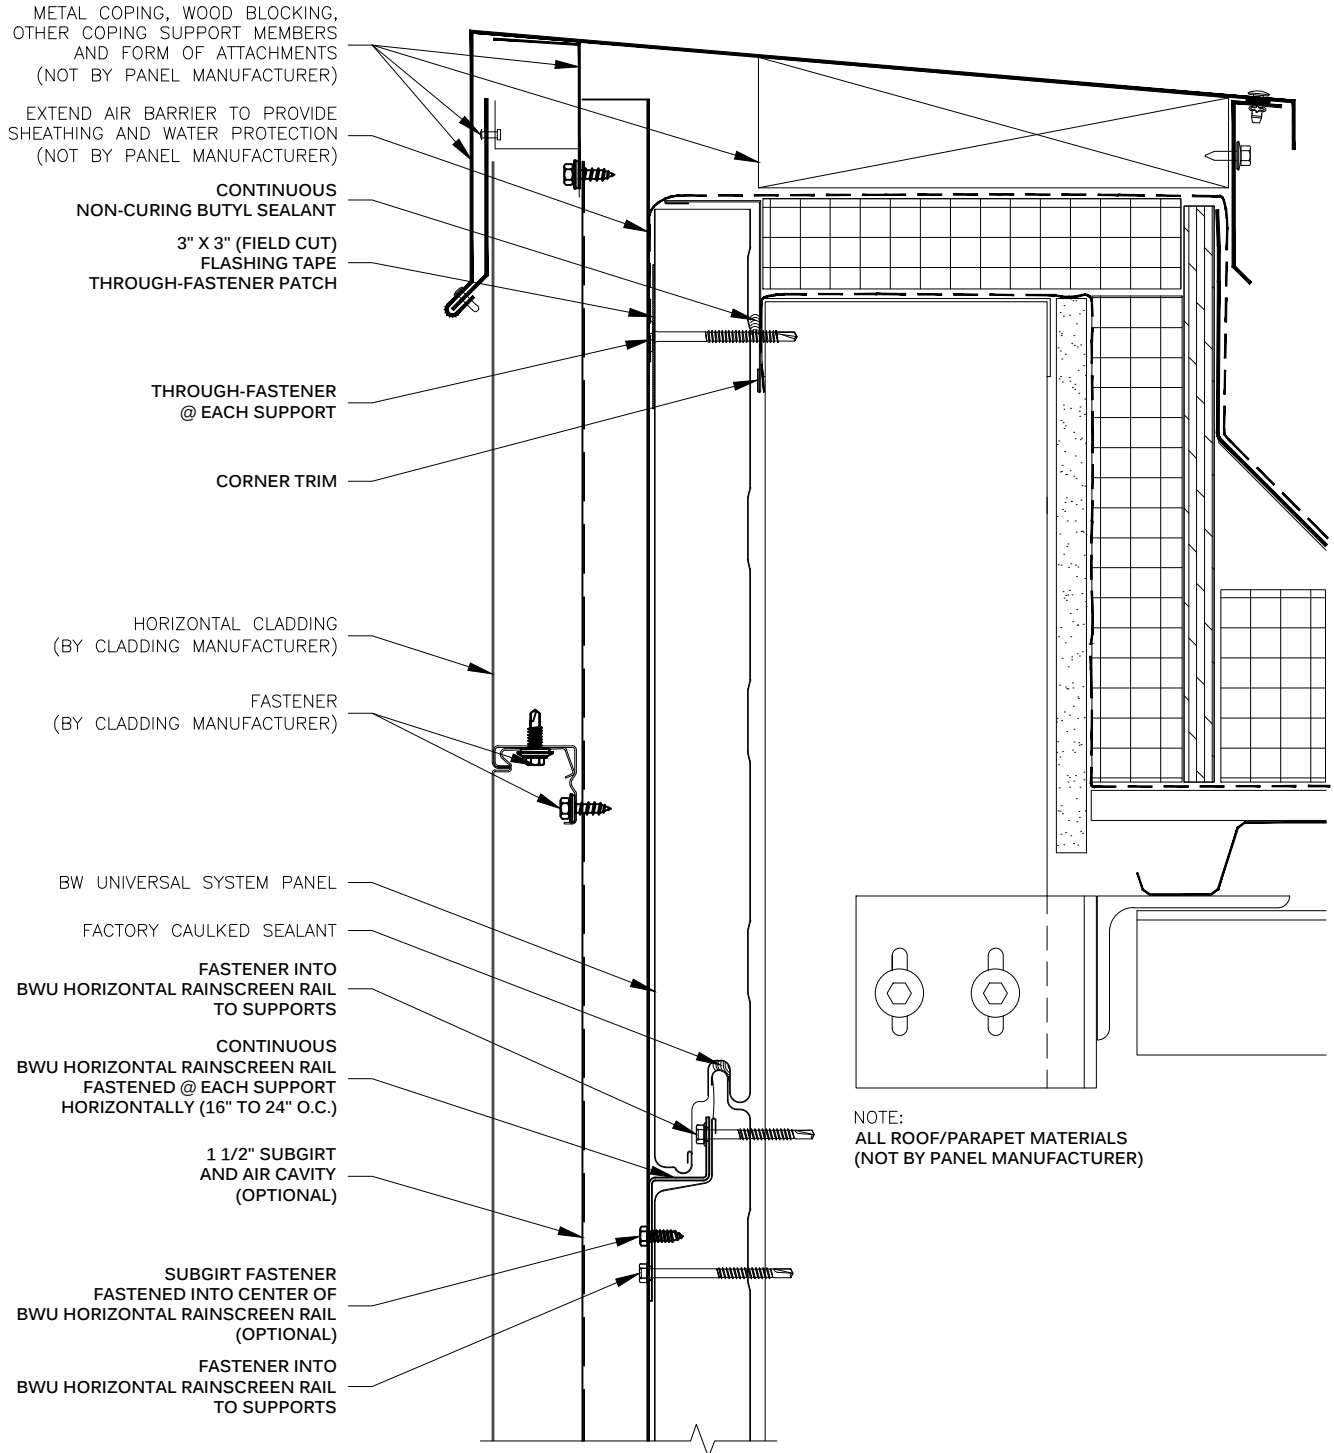

METL SPAN®
INSULATED METAL PANELS

NOTE:
THESE DETAILS ARE FOR INSTALLATION AND SEALING OF BW UNIVERSAL SYSTEM PANELS ONLY. FOR INSTALLATION AND SEALING REQUIRED FOR CLADDING, SEE STANDARD DETAILS FOR SPECIFIC CLADDING.

**HORIZONTAL RAINSCREEN RAIL
PARAPET
BW UNIVERSAL SYSTEM™**

DRAWING NO: BWU-HRAIL-PT-01	
DATE: Feb '20	REV: 00