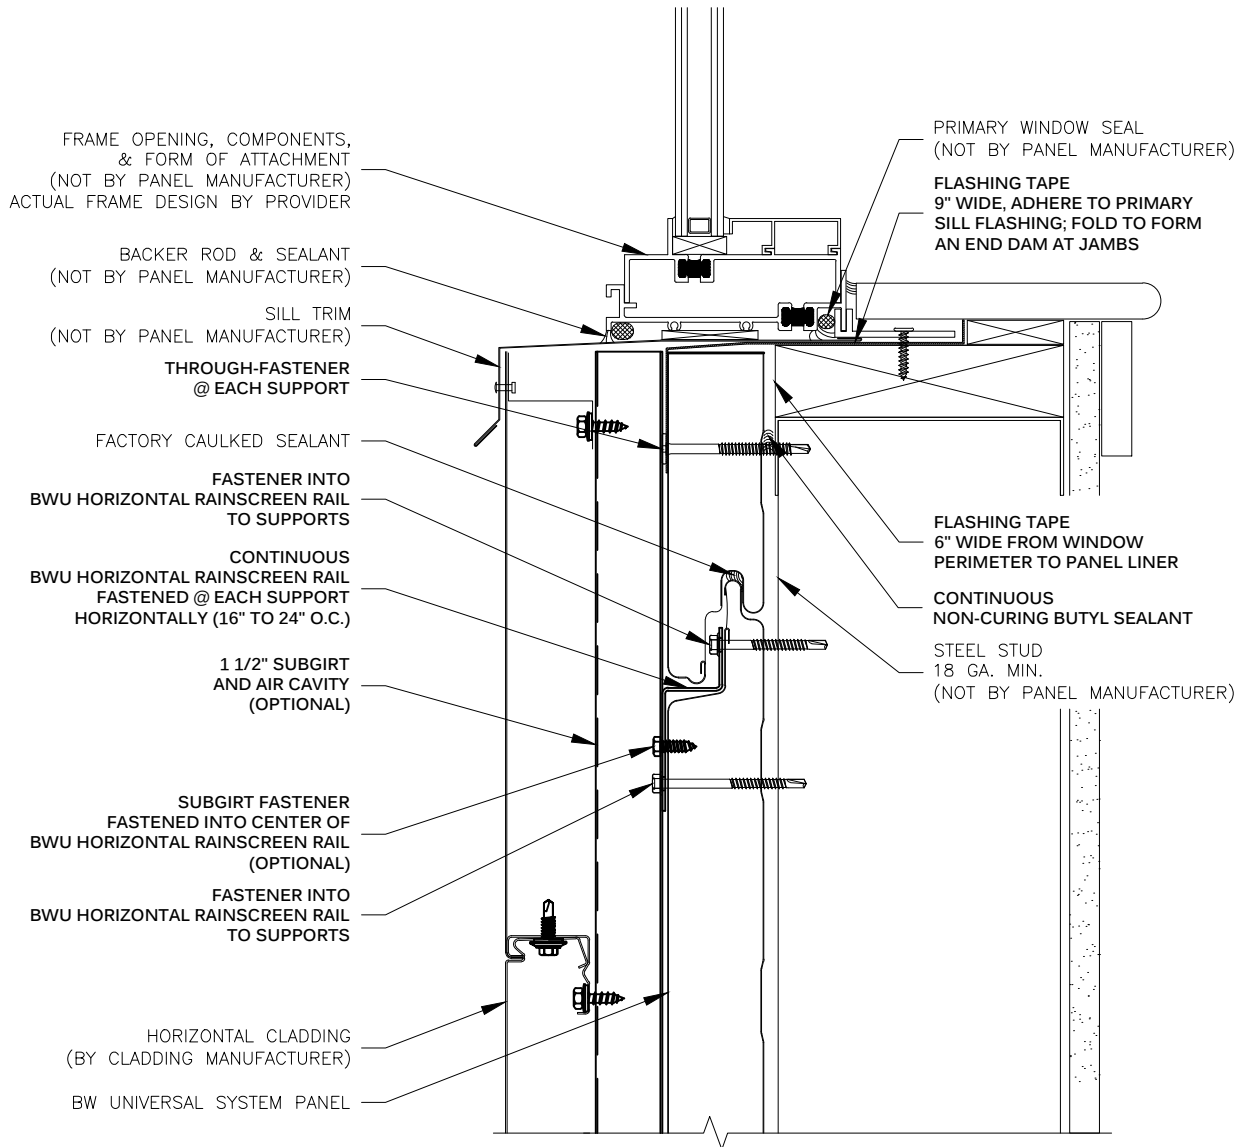

METL SPAN®
INSULATED METAL PANELS

NOTE:
THESE DETAILS ARE FOR INSTALLATION AND SEALING
OF BW UNIVERSAL SYSTEM PANELS ONLY. FOR
INSTALLATION AND SEALING REQUIRED FOR CLADDING,
SEE STANDARD DETAILS FOR SPECIFIC CLADDING.

**HORIZONTAL RAINDSCREEN RAIL
SILL
BW UNIVERSAL SYSTEM™**

DRAWING NO: BWU-HRAIL-SL-01	
DATE: Feb '20	REV: 00