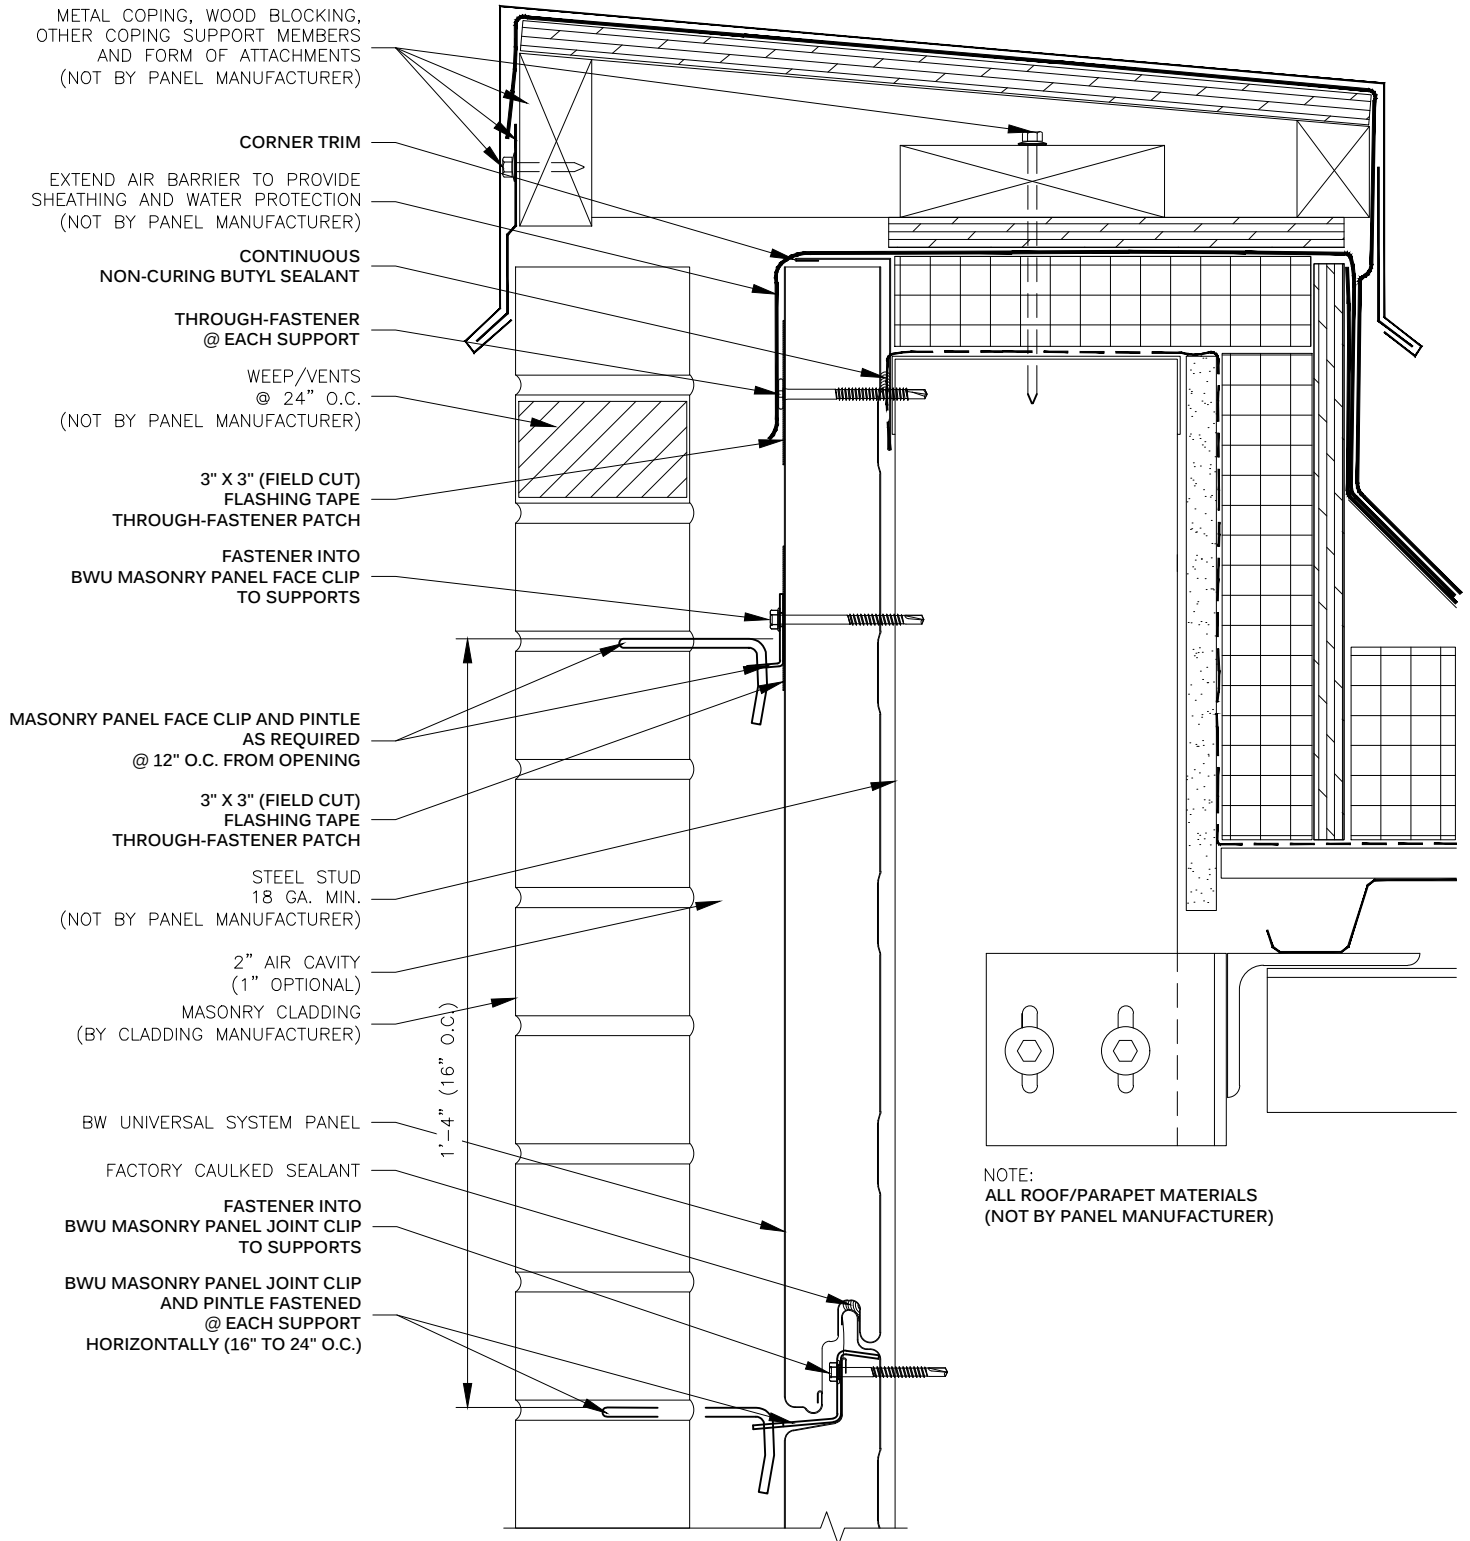

METL SPAN®
INSULATED METAL PANELS

NOTE:
THESE DETAILS ARE FOR INSTALLATION AND SEALING
OF BW UNIVERSAL SYSTEM PANELS ONLY. FOR
INSTALLATION AND SEALING REQUIRED FOR CLADDING,
SEE STANDARD DETAILS FOR SPECIFIC CLADDING.

**MASONRY PANEL JOINT CLIP
PARAPET
BW UNIVERSAL SYSTEM™**

DRAWING NO:
BWU-MAS-PT-01

DATE:
Feb '20

REV:
00