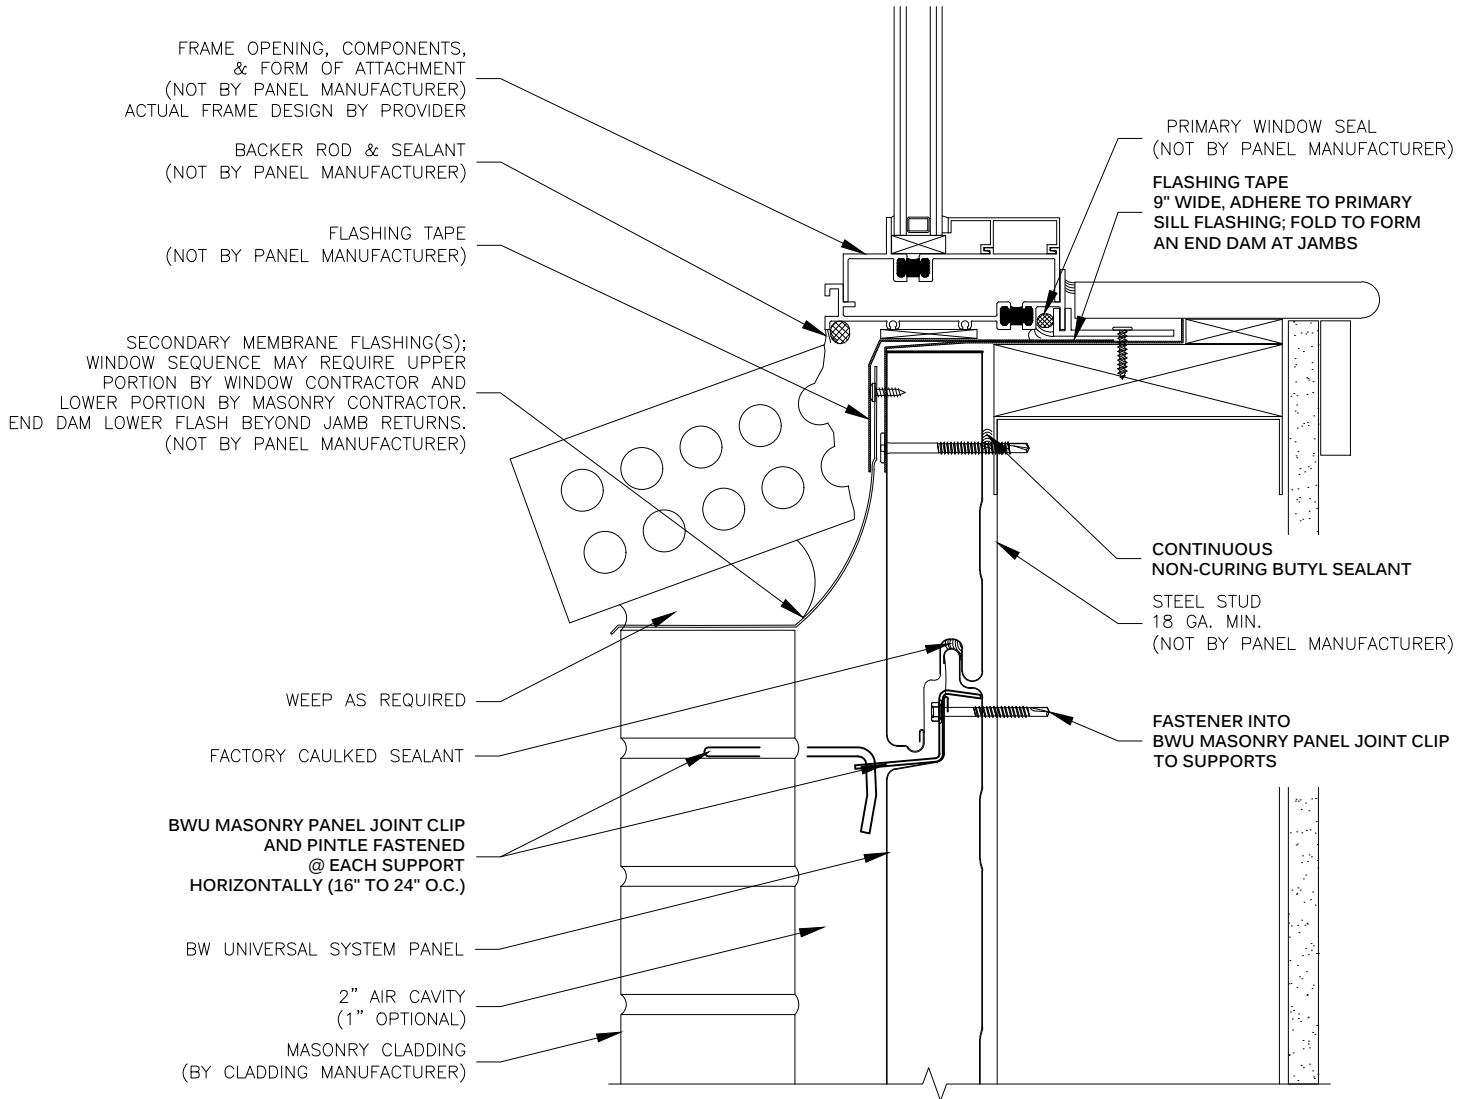

METL SPAN®
INSULATED METAL PANELS

NOTE:
THESE DETAILS ARE FOR INSTALLATION AND SEALING
OF BW UNIVERSAL SYSTEM PANELS ONLY. FOR
INSTALLATION AND SEALING REQUIRED FOR CLADDING,
SEE STANDARD DETAILS FOR SPECIFIC CLADDING.

**MASONRY PANEL JOINT CLIP
SILL
BW UNIVERSAL SYSTEM™**

DRAWING NO: BWU-MAS-SL-01	
DATE: Feb '20	REV: 00