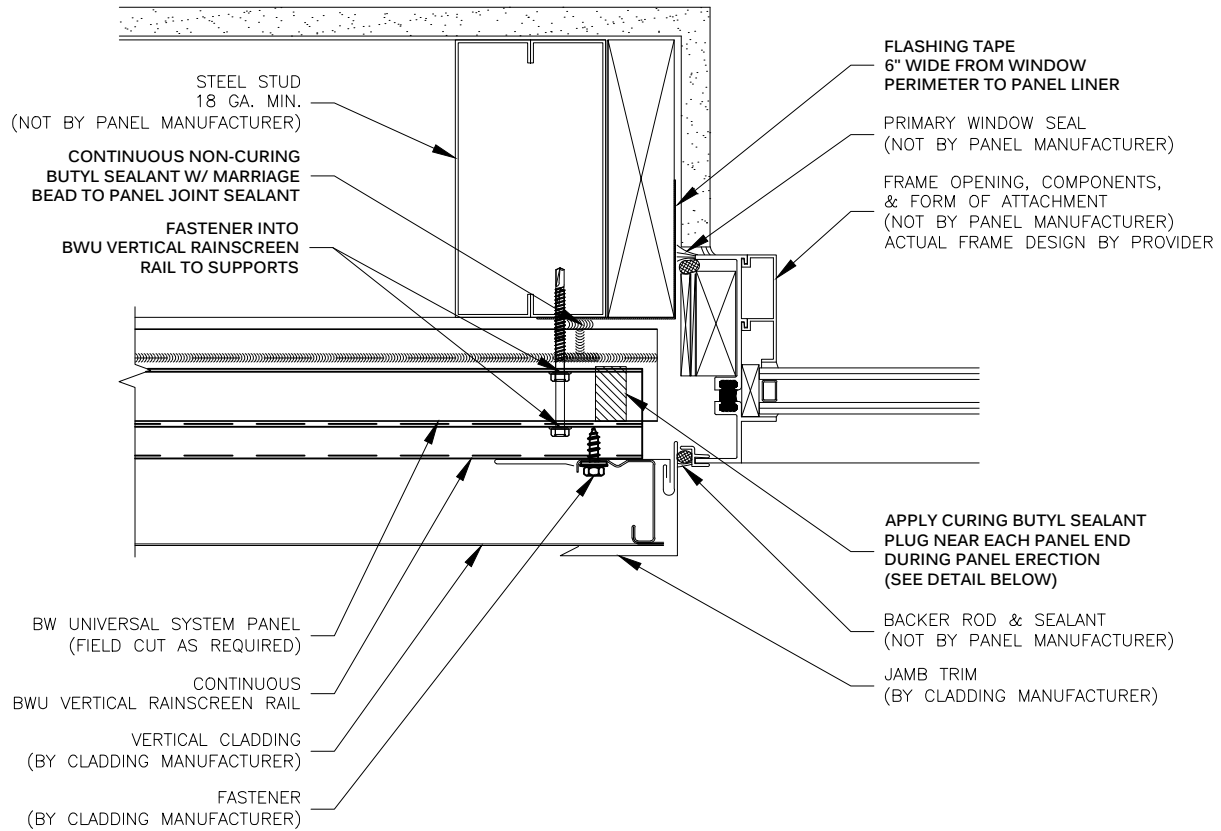

**METL SPAN®**  
INSULATED METAL PANELS

**NOTE:**  
THESE DETAILS ARE FOR INSTALLATION AND SEALING  
OF BW UNIVERSAL SYSTEM PANELS ONLY. FOR  
INSTALLATION AND SEALING REQUIRED FOR CLADDING,  
SEE STANDARD DETAILS FOR SPECIFIC CLADDING.

**SEALANT PLUG DETAIL**

APPLY SEALANT  
AS PANELS ARE ERECTED

**VERTICAL RAINSCREEN RAIL  
JAMB  
BW UNIVERSAL SYSTEM™**

DRAWING NO: <b>BWU-VRAIL-JB-01</b>	
DATE: <b>Feb '20</b>	REV: <b>00</b>