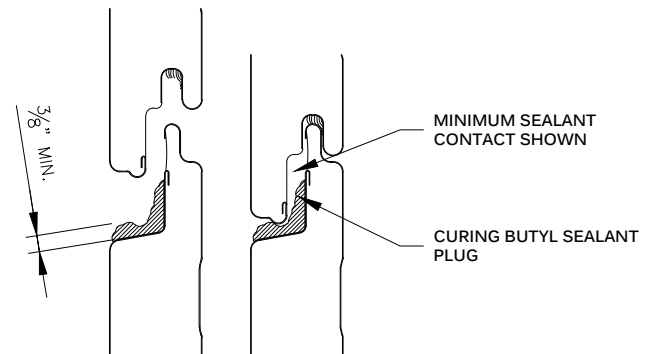

**METL SPAN®**  
INSULATED METAL PANELS

**NOTE:**  
THESE DETAILS ARE FOR INSTALLATION AND SEALING  
OF BW UNIVERSAL SYSTEM PANELS ONLY. FOR  
INSTALLATION AND SEALING REQUIRED FOR CLADDING,  
SEE STANDARD DETAILS FOR SPECIFIC CLADDING.

**SEALANT PLUG DETAIL**

APPLY SEALANT  
AS PANELS ARE ERECTED

**VERTICAL RAINSCREEN RAIL  
JAMB  
BW UNIVERSAL SYSTEM™**

DRAWING NO: <b>BWU-VRAIL-JB-01</b>	
DATE: <b>Feb '20</b>	REV: <b>00</b>