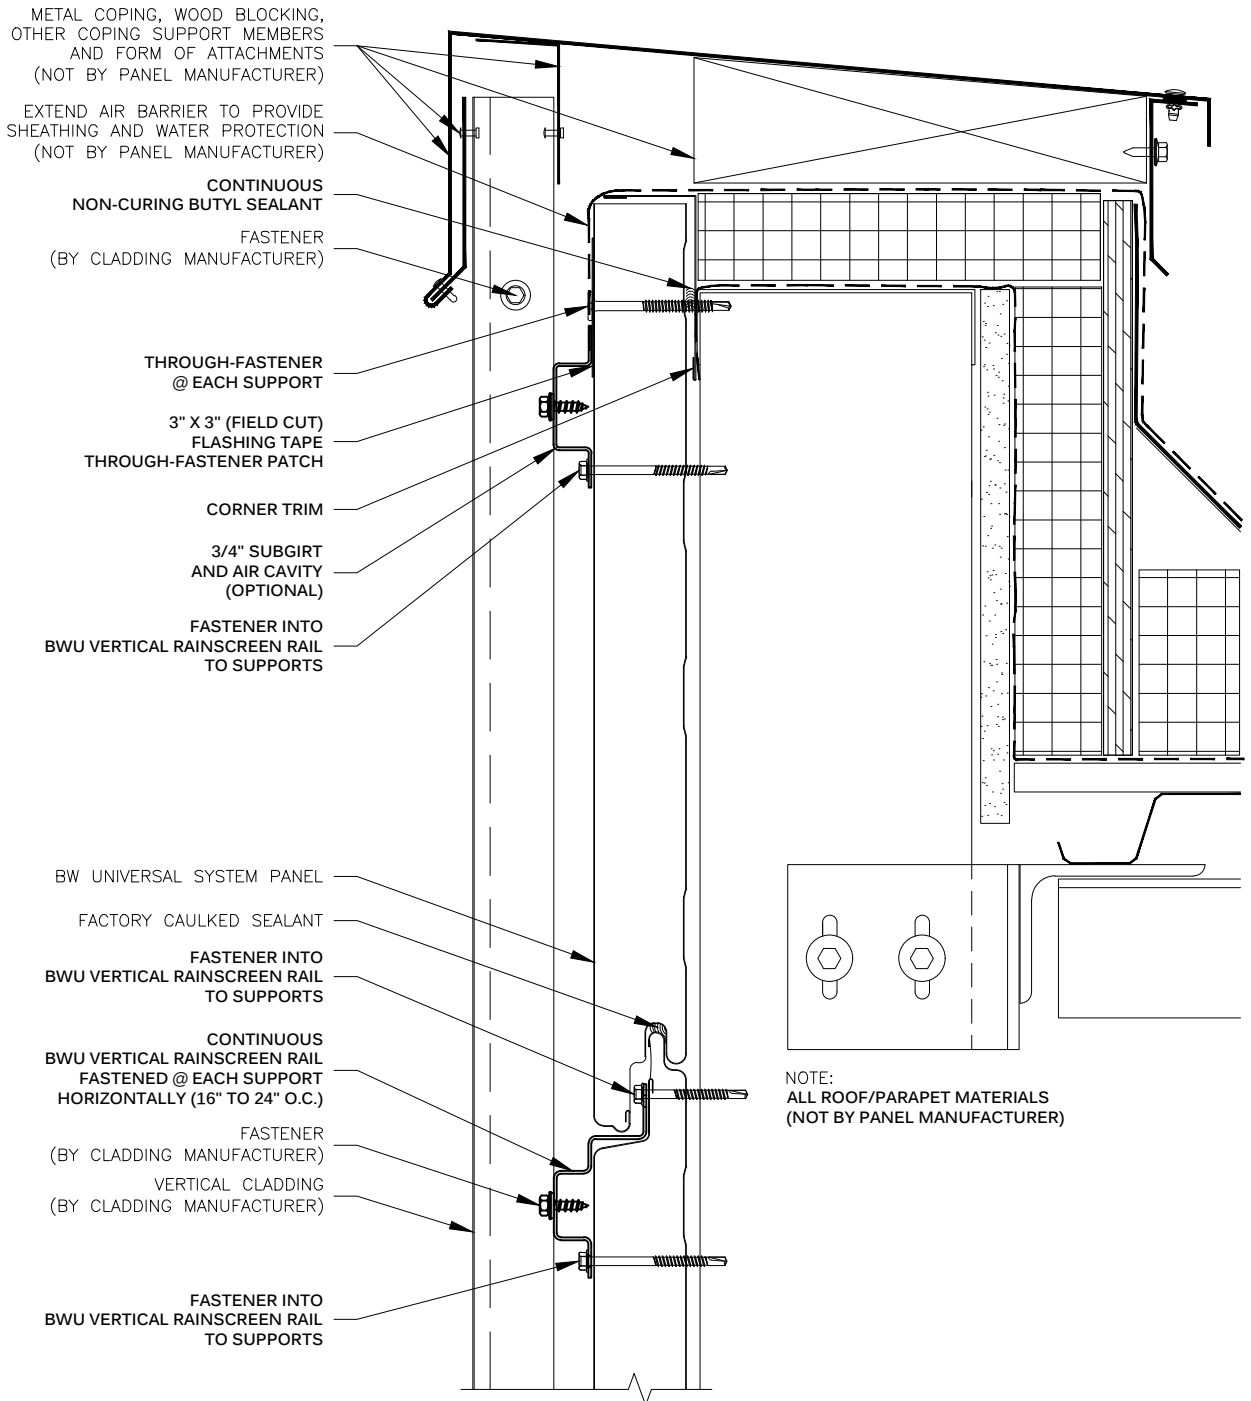

**METL SPAN®**  
INSULATED METAL PANELS

**NOTE:**  
THESE DETAILS ARE FOR INSTALLATION AND SEALING  
OF BW UNIVERSAL SYSTEM PANELS ONLY. FOR  
INSTALLATION AND SEALING REQUIRED FOR CLADDING,  
SEE STANDARD DETAILS FOR SPECIFIC CLADDING.

**VERTICAL RAINSCREEN RAIL  
PARAPET  
BW UNIVERSAL SYSTEM™**

DRAWING NO:  
**BWU-VRAIL-PT-01**

DATE: Feb '20

REV: 00