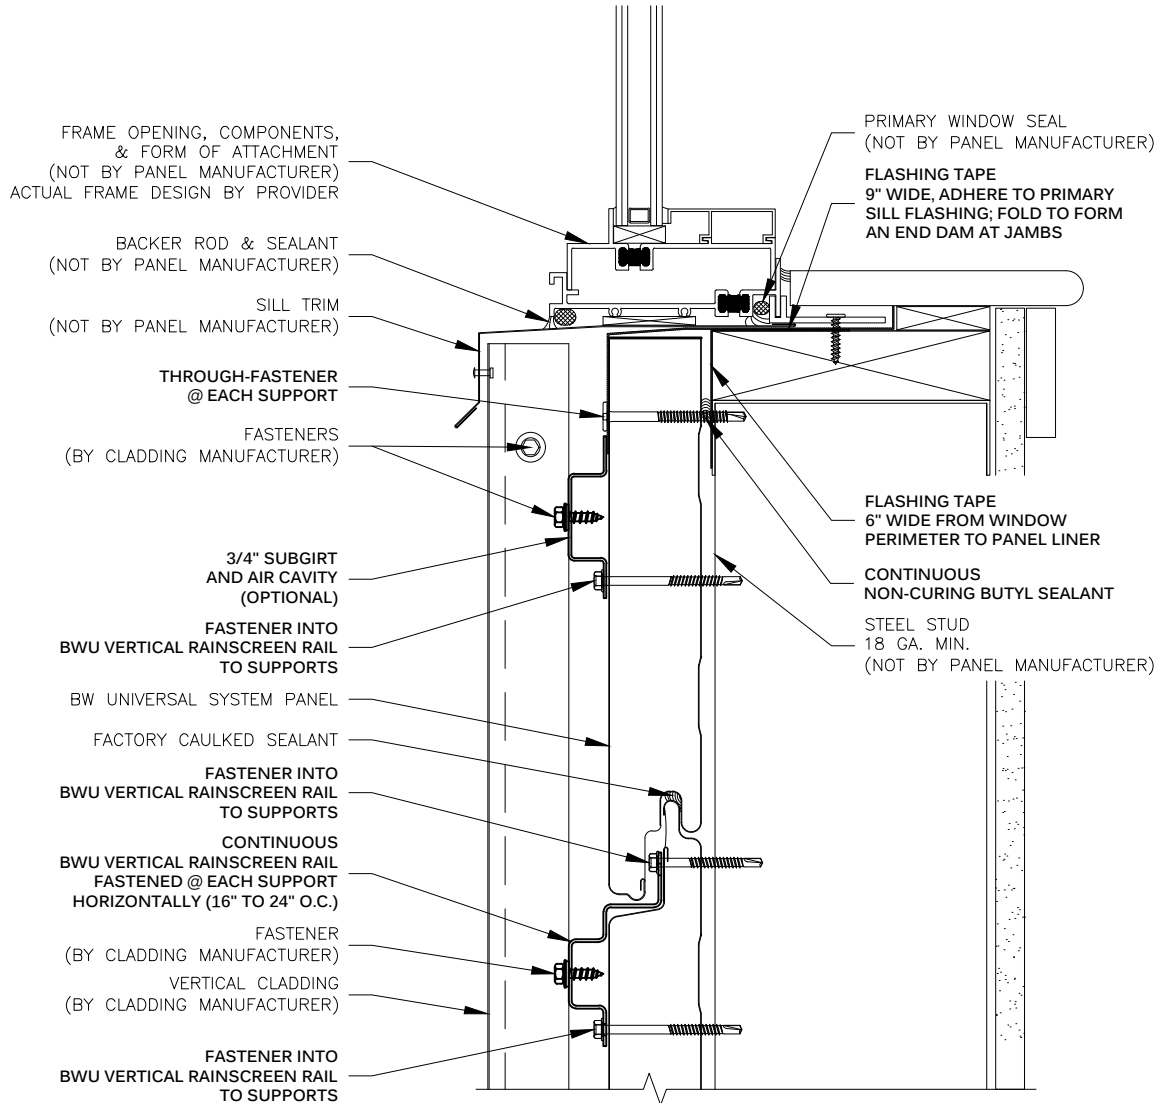

**METL SPAN®**  
INSULATED METAL PANELS

**NOTE:**  
THESE DETAILS ARE FOR INSTALLATION AND SEALING  
OF BW UNIVERSAL SYSTEM PANELS ONLY. FOR  
INSTALLATION AND SEALING REQUIRED FOR CLADDING,  
SEE STANDARD DETAILS FOR SPECIFIC CLADDING.

**VERTICAL RAINSCREEN RAIL  
SILL  
BW UNIVERSAL SYSTEM™**

DRAWING NO: <b>BWU-VRAIL-SL-01</b>	
DATE: <b>Feb '20</b>	REV: <b>00</b>