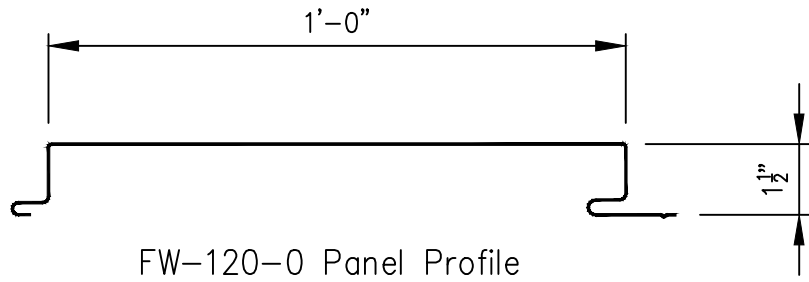

FW-120 Wall Panel
Profiles / Optional Panel Attachment Method

Page
FW-Profile-01

Date
Jan '20

Rev
02

Fastener #4A
1/4-14 x 7/8" SD W/Washer
At Each Panel To Framing
Fastener Location

Fastener #1A
12-14 x 1" SD W/O Washer
(1) Per Connection

Optional Attachment Method