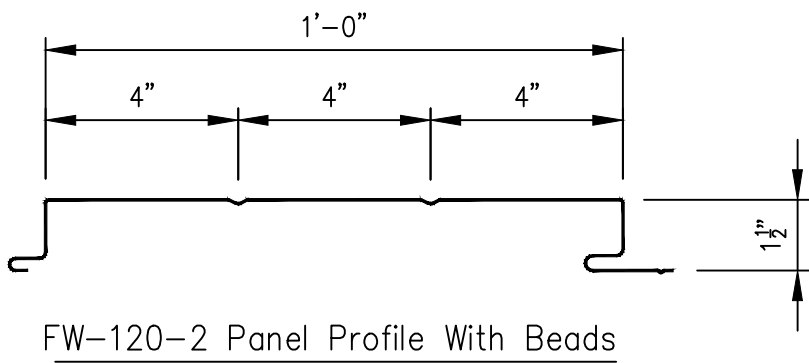

FW-120 Wall Panel
Profiles / Optional Panel Attachment Method

Page
FW-Profile-01

Date
Jan '20

Rev
02

Fastener #4A
1/4-14 x 7/8" SD W/Washer
At Each Panel To Framing
Fastener Location

Fastener #1A
12-14 x 1" SD W/O Washer
(1) Per Connection

Optional Attachment Method