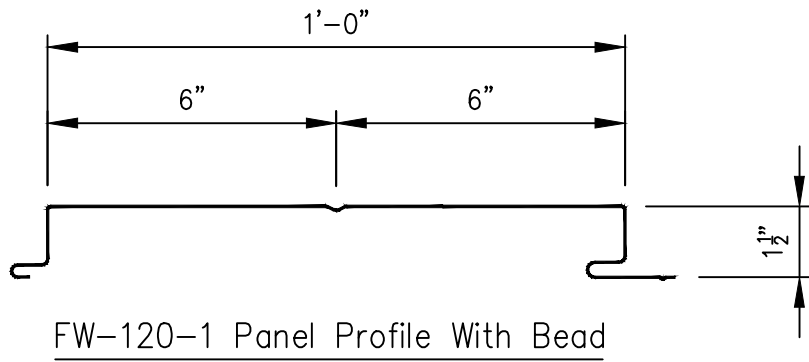

FW-120 Wall Panel
Profiles / Optional Panel Attachment Method

Page
FW-Profile-01

Date
Jan '20

Rev
02

Fastener #4A
1/4-14 x 7/8" SD W/Washer
At Each Panel To Framing
Fastener Location

Fastener #1A
12-14 x 1" SD W/O Washer
(1) Per Connection

Optional Attachment Method