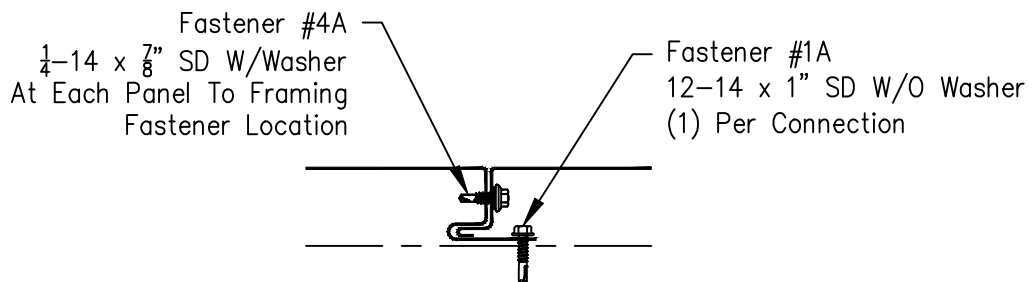

FW-120 Wall Panel
Profiles / Optional Panel Attachment Method

Page
FW-Profile-01

Date
Jan '20

Rev
02

Optional Attachment Method