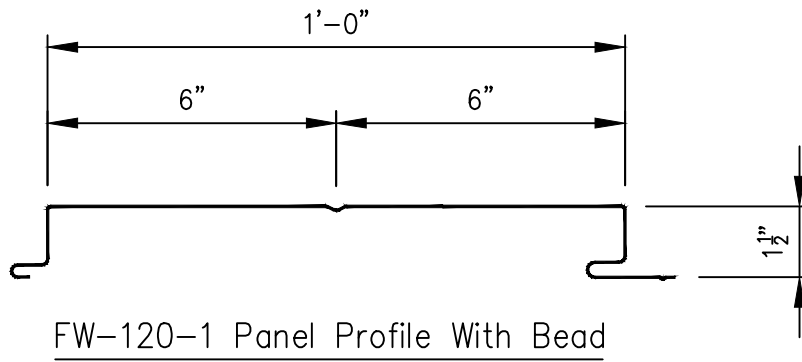

FW-120 Wall Panel  
Profiles / Panel Attachment Method

Page  
FW-Profile-11

Date  
Jan '20

Rev  
01

FW Clip HW-4601  
At Each Girt

Fastener #1A  
12-14 x 1" SD W/O Washer  
(1) Per Clip

Panel Attachment