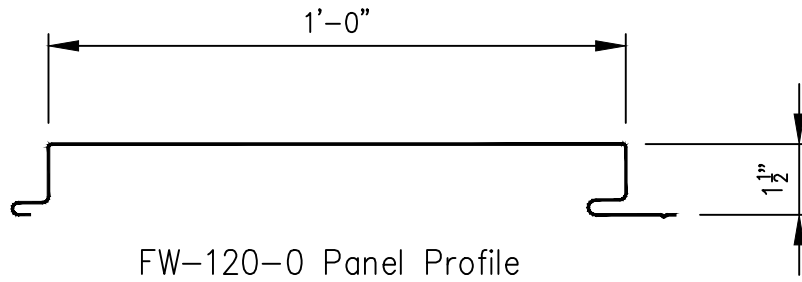

FW-120 Wall Panel  
Profiles / Panel Attachment Method

Page  
FW-Profile-11

Date  
Jan '20

Rev  
01

FW Clip HW-4601  
At Each Girt

Fastener #1A  
12-14 x 1" SD W/O Washer  
(1) Per Clip

Panel Attachment