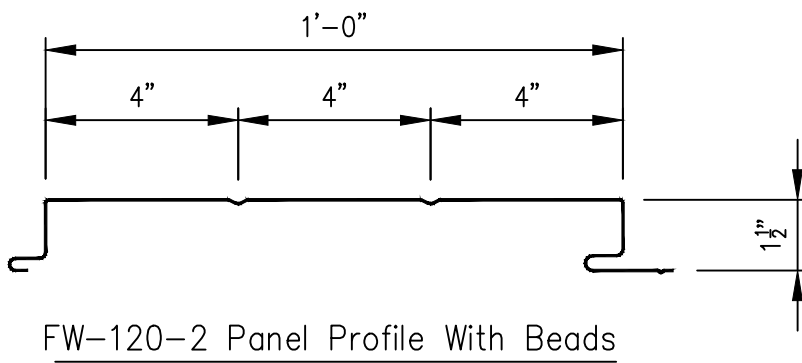

FW-120 Wall Panel  
Profiles / Panel Attachment Method

Page  
FW-Profile-11

Date  
Jan '20

Rev  
01

FW Clip HW-4601  
At Each Girt

Fastener #1A  
12-14 x 1" SD W/O Washer  
(1) Per Clip

Panel Attachment