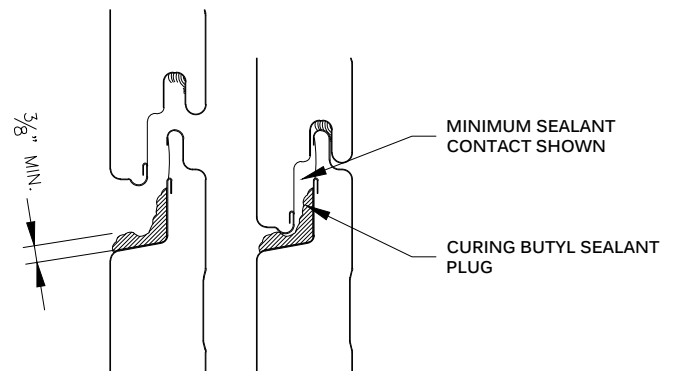

METL SPAN®
INSULATED METAL PANELS

NOTE:
THESE DETAILS ARE FOR INSTALLATION AND SEALING OF BW UNIVERSAL SYSTEM PANELS ONLY. FOR INSTALLATION AND SEALING REQUIRED FOR CLADDING, SEE STANDARD DETAILS FOR SPECIFIC CLADDING.

SEALANT PLUG DETAIL
APPLY SEALANT AS PANELS ARE ERECTED

**HORIZONTAL RAINSCREEN RAIL - JAMB
BW UNIVERSAL SYSTEM™**

DRAWING NO: BWU-HRAIL-JB-01	
DATE: Feb '20	REV: 00