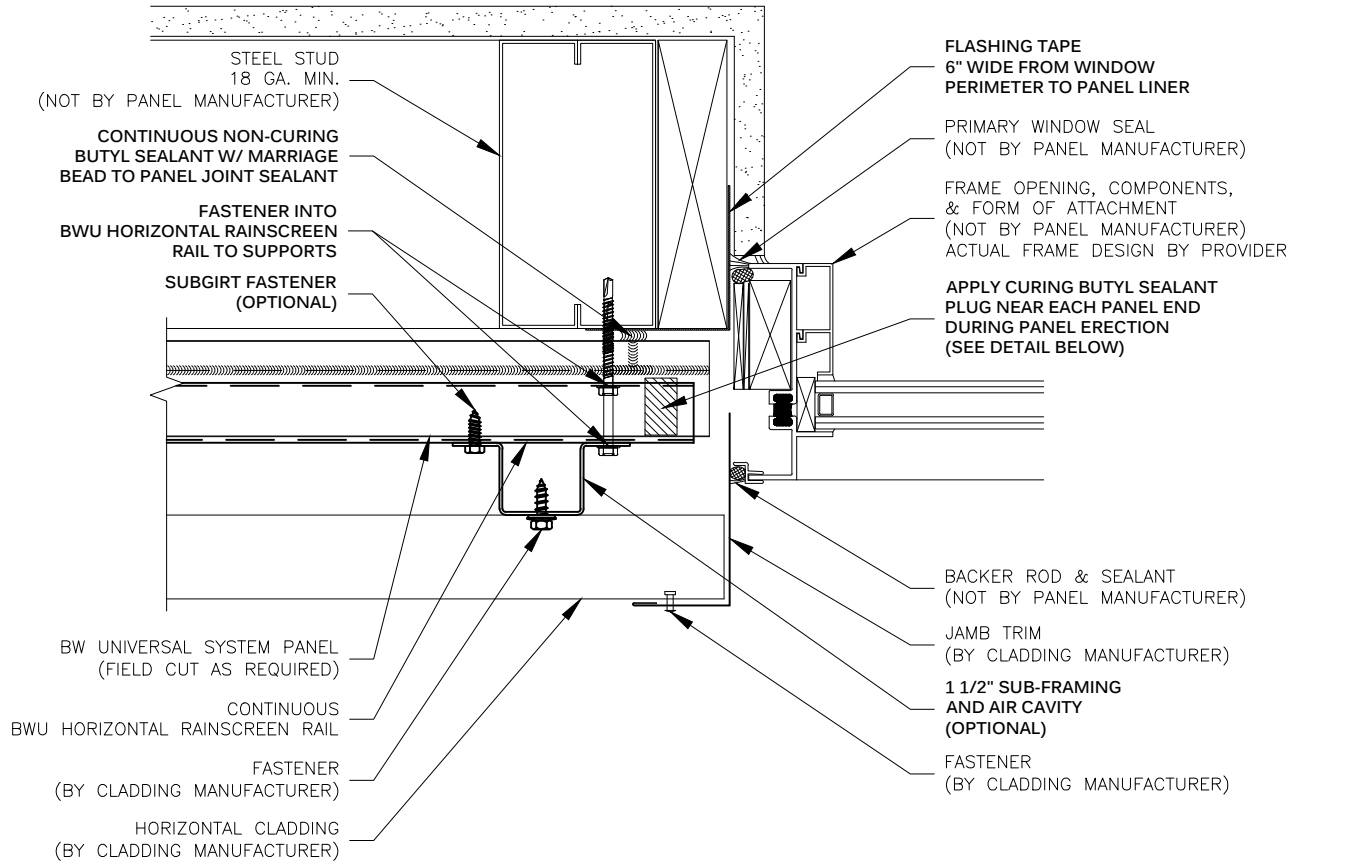

METL SPAN®
INSULATED METAL PANELS

NOTE:
THESE DETAILS ARE FOR INSTALLATION AND SEALING OF BW UNIVERSAL SYSTEM PANELS ONLY. FOR INSTALLATION AND SEALING REQUIRED FOR CLADDING, SEE STANDARD DETAILS FOR SPECIFIC CLADDING.

SEALANT PLUG DETAIL
APPLY SEALANT AS PANELS ARE ERECTED

**HORIZONTAL RAINSCREEN RAIL - JAMB
BW UNIVERSAL SYSTEM™**

DRAWING NO: BWU-HRAIL-JB-01	
DATE: Feb '20	REV: 00