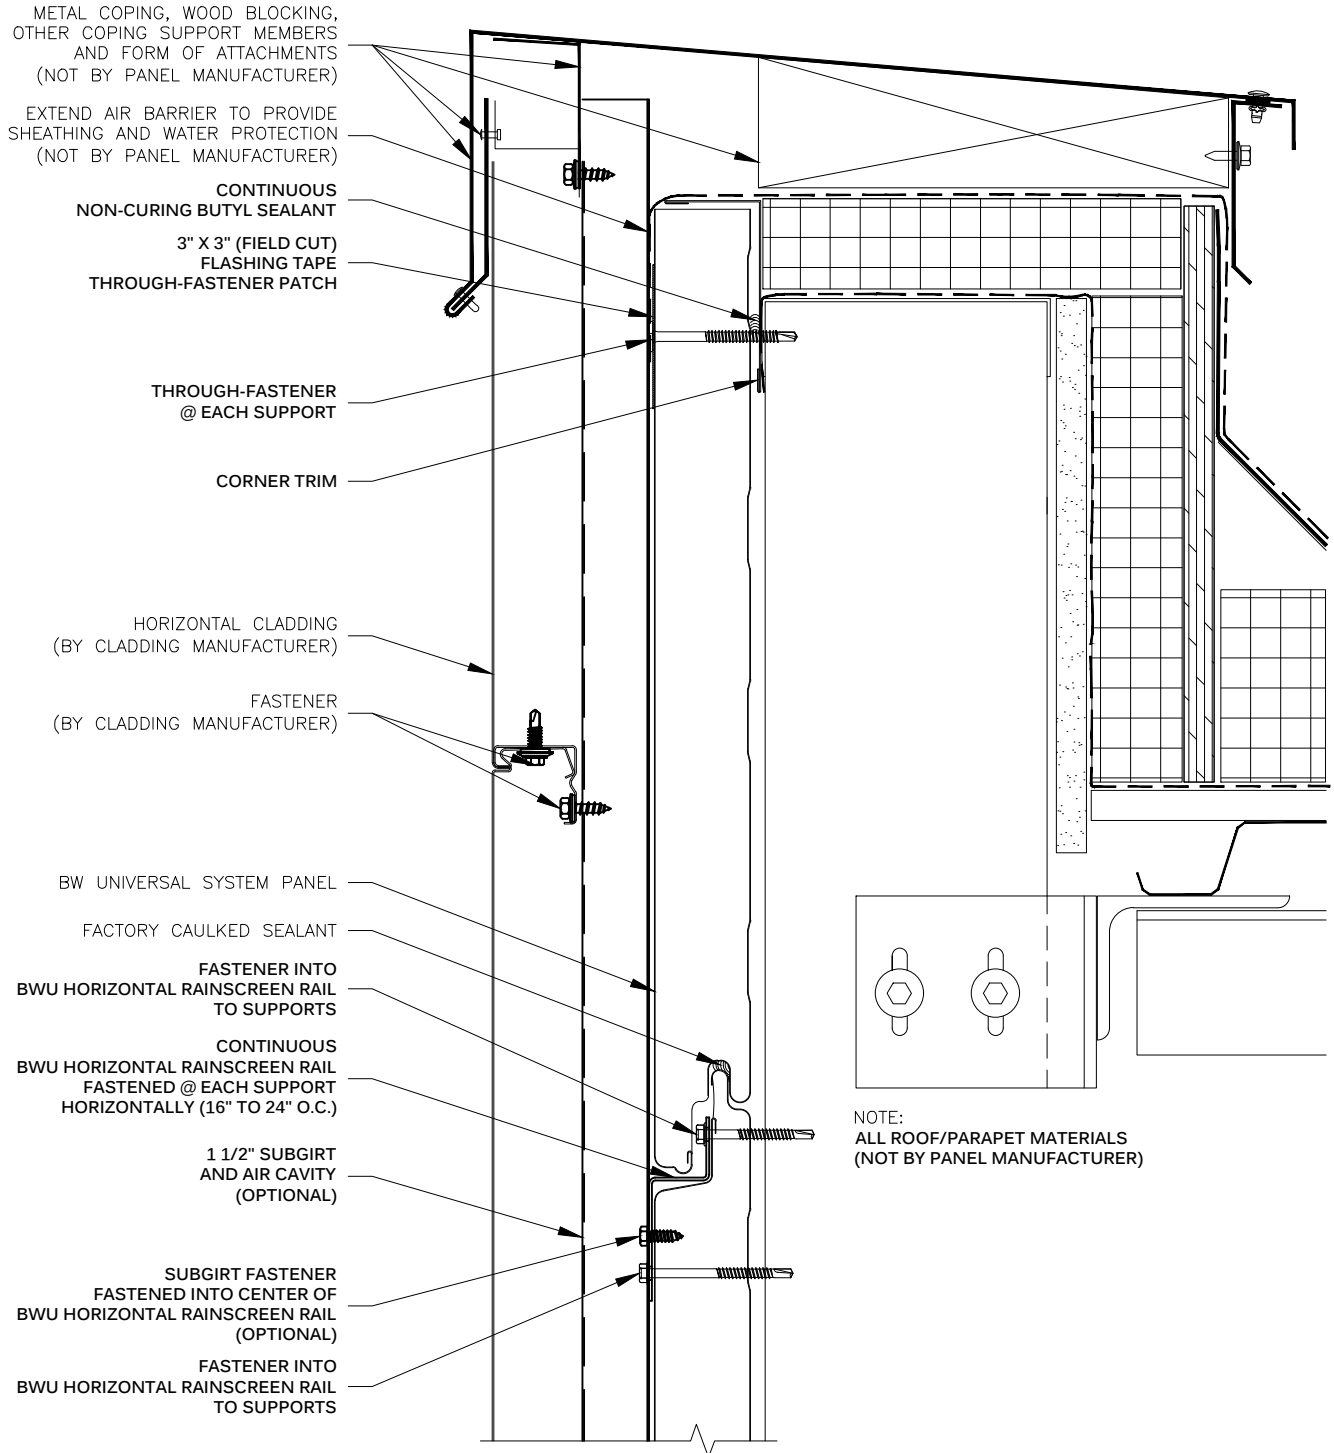

**METL SPAN®**  
INSULATED METAL PANELS

**NOTE:**  
THESE DETAILS ARE FOR INSTALLATION AND SEALING OF BW UNIVERSAL SYSTEM PANELS ONLY. FOR INSTALLATION AND SEALING REQUIRED FOR CLADDING, SEE STANDARD DETAILS FOR SPECIFIC CLADDING.

**HORIZONTAL RAINDSCREEN RAIL  
PARAPET  
BW UNIVERSAL SYSTEM™**

DRAWING NO: <b>BWU-HRAIL-PT-01</b>	
DATE: <b>Feb '20</b>	REV: <b>00</b>