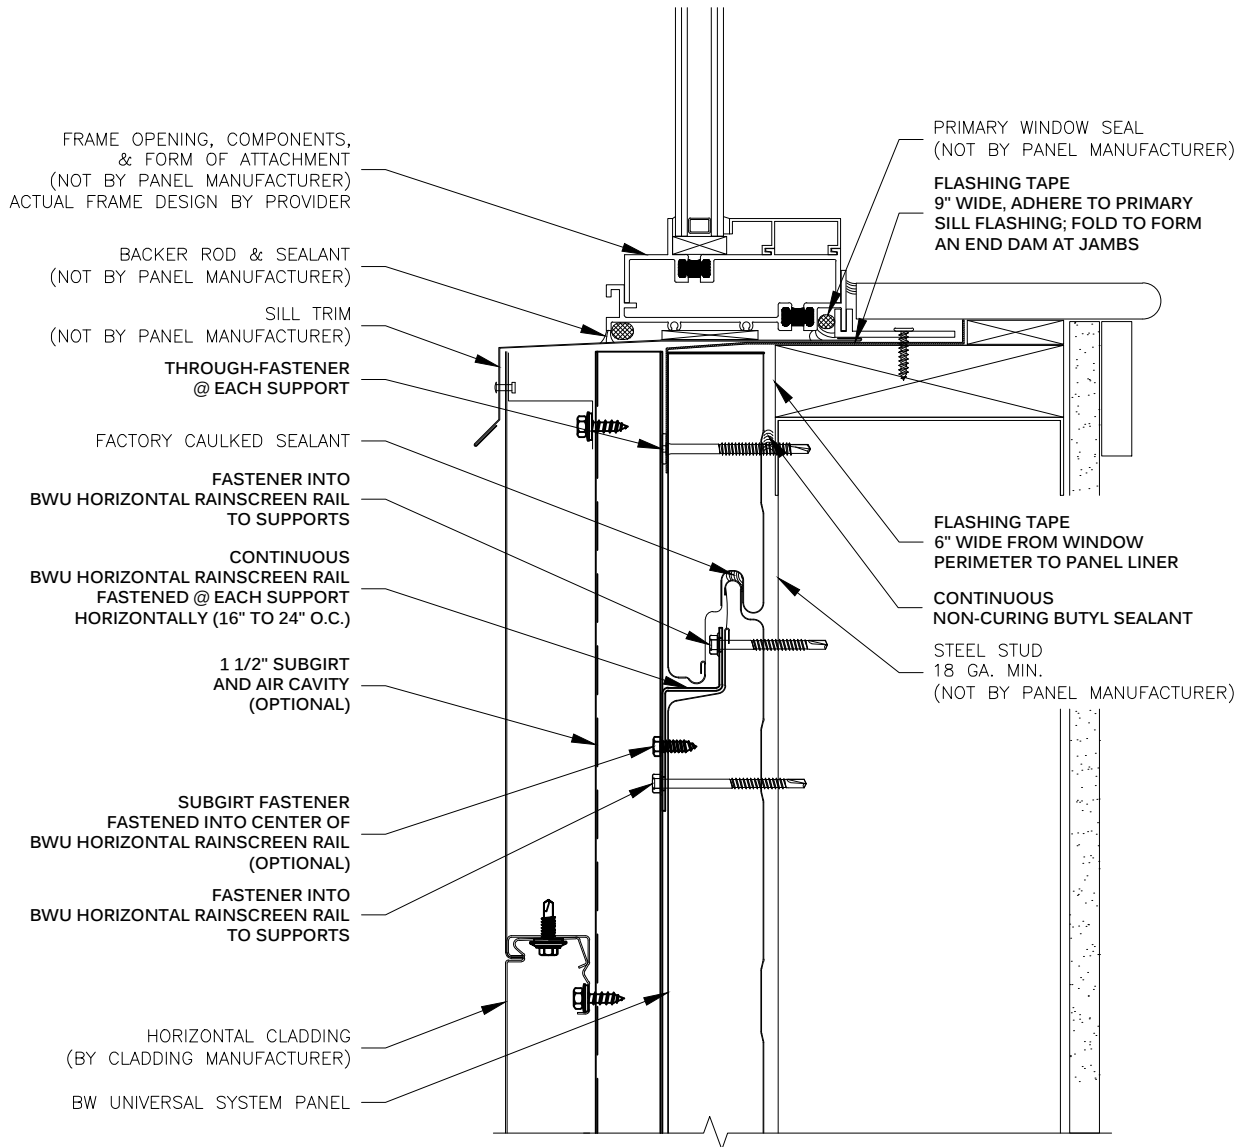

METL SPAN®
INSULATED METAL PANELS

NOTE:
THESE DETAILS ARE FOR INSTALLATION AND SEALING OF BW UNIVERSAL SYSTEM PANELS ONLY. FOR INSTALLATION AND SEALING REQUIRED FOR CLADDING, SEE STANDARD DETAILS FOR SPECIFIC CLADDING.

**HORIZONTAL RAINDSCREEN RAIL
SILL
BW UNIVERSAL SYSTEM™**

DRAWING NO: BWU-HRAIL-SL-01	
DATE: Feb '20	REV: 00