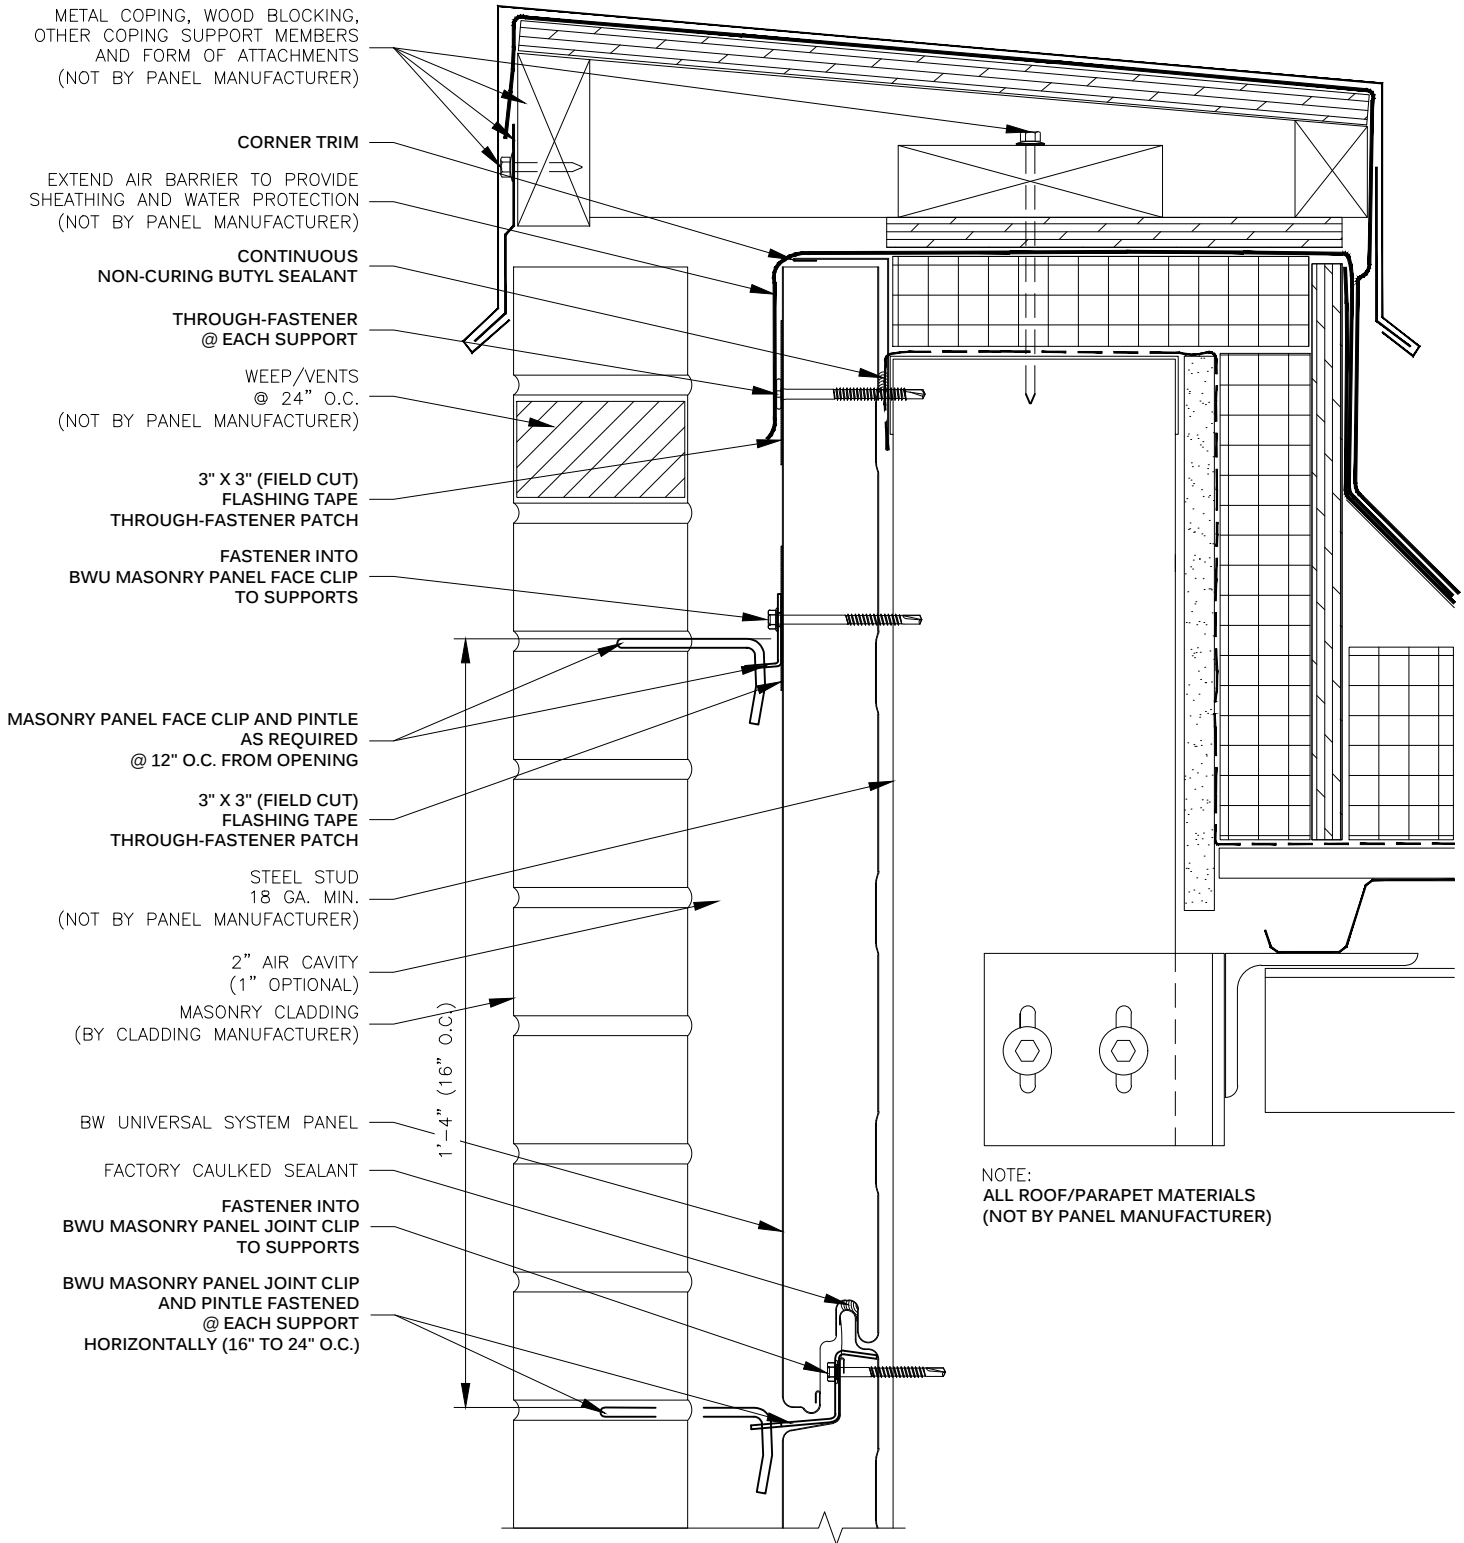

METL SPAN®
INSULATED METAL PANELS

NOTE:
THESE DETAILS ARE FOR INSTALLATION AND SEALING
OF BW UNIVERSAL SYSTEM PANELS ONLY. FOR
INSTALLATION AND SEALING REQUIRED FOR CLADDING,
SEE STANDARD DETAILS FOR SPECIFIC CLADDING.

**MASONRY PANEL JOINT CLIP
PARAPET
BW UNIVERSAL SYSTEM™**

DRAWING NO:
BWU-MAS-PT-01

DATE:
Feb '20

REV:
00