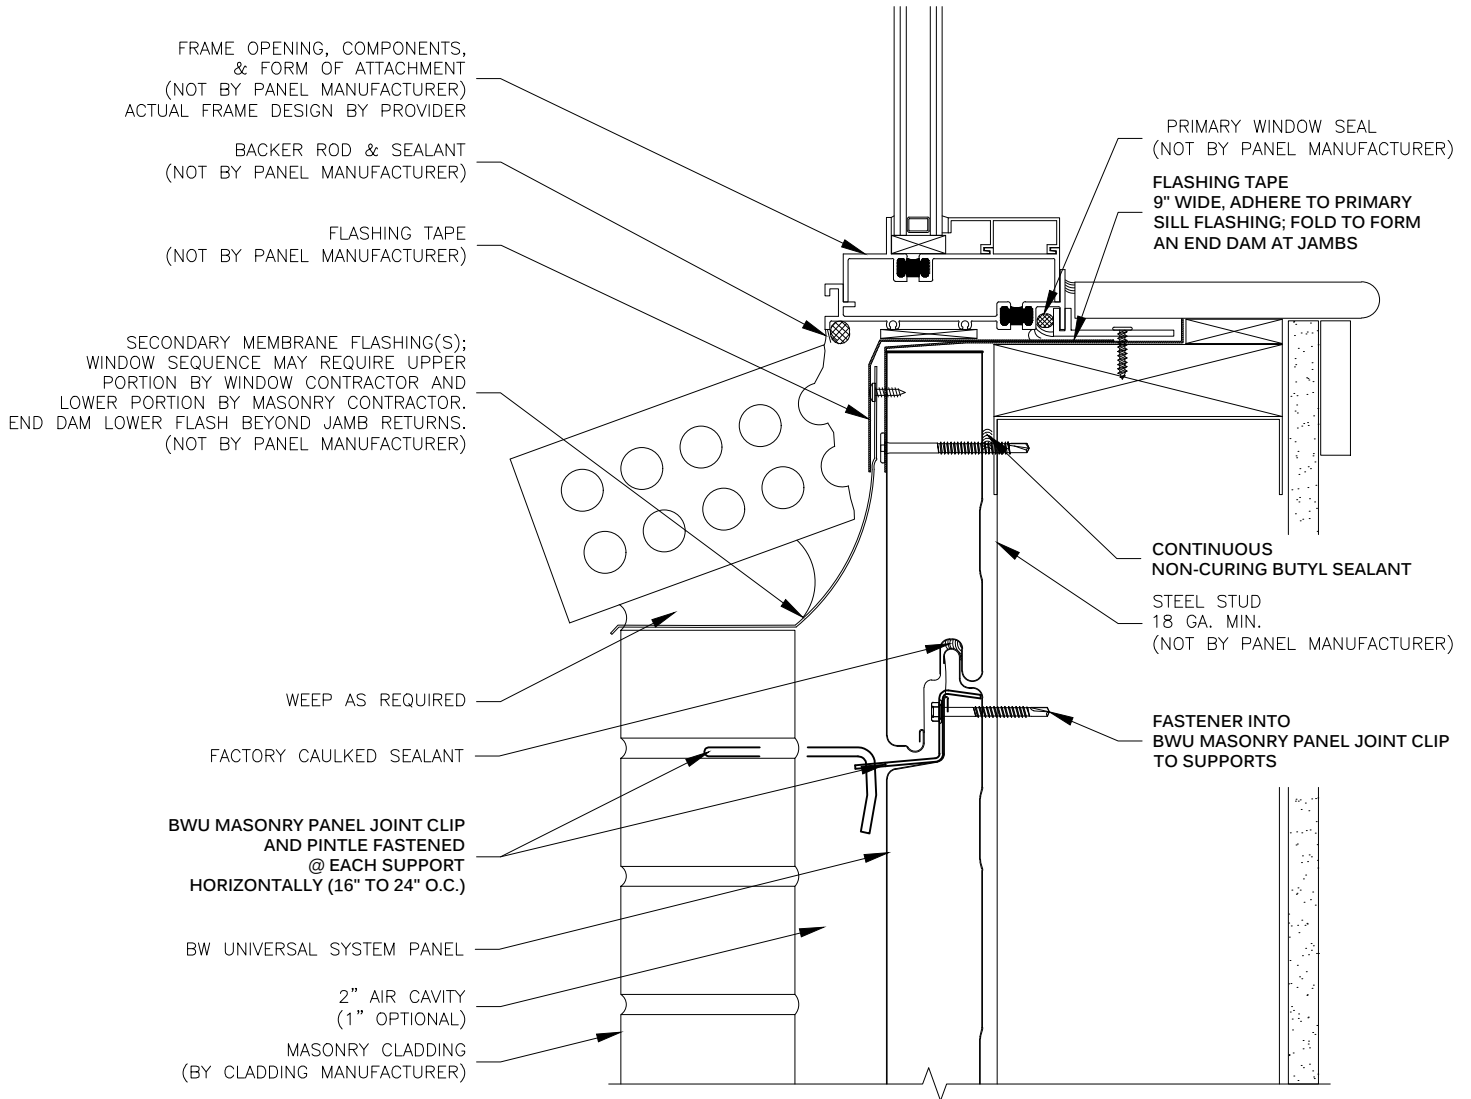

METL SPAN®
INSULATED METAL PANELS

NOTE:
THESE DETAILS ARE FOR INSTALLATION AND SEALING OF BW UNIVERSAL SYSTEM PANELS ONLY. FOR INSTALLATION AND SEALING REQUIRED FOR CLADDING, SEE STANDARD DETAILS FOR SPECIFIC CLADDING.

**MASONRY PANEL JOINT CLIP
SILL
BW UNIVERSAL SYSTEM™**

DRAWING NO: BWU-MAS-SL-01	
DATE: Feb '20	REV: 00