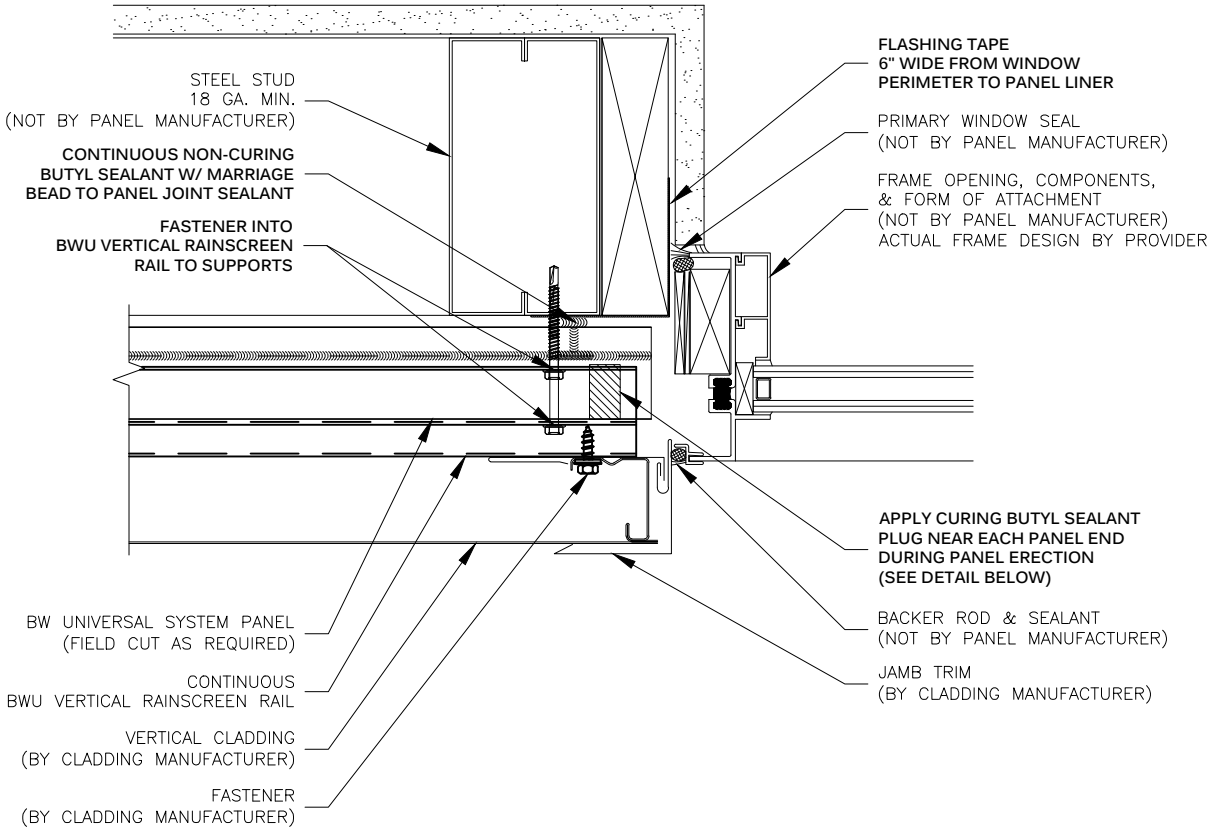

METL SPAN®
INSULATED METAL PANELS

NOTE:
THESE DETAILS ARE FOR INSTALLATION AND SEALING
OF BW UNIVERSAL SYSTEM PANELS ONLY. FOR
INSTALLATION AND SEALING REQUIRED FOR CLADDING,
SEE STANDARD DETAILS FOR SPECIFIC CLADDING.

SEALANT PLUG DETAIL

APPLY SEALANT
AS PANELS ARE ERECTED

**VERTICAL RAINSCREEN RAIL
JAMB
BW UNIVERSAL SYSTEM™**

DRAWING NO: BWU-VRAIL-JB-01	
DATE: Feb '20	REV: 00