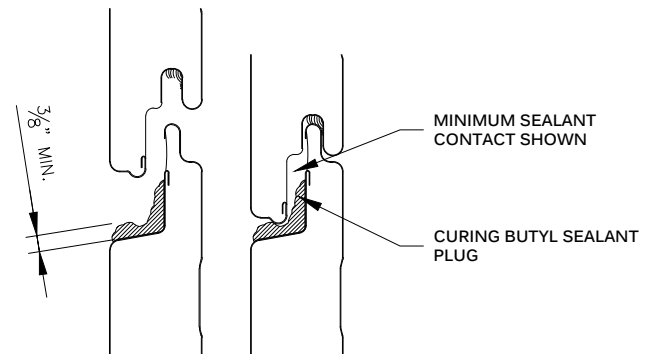

METL SPAN®
INSULATED METAL PANELS

NOTE:
THESE DETAILS ARE FOR INSTALLATION AND SEALING
OF BW UNIVERSAL SYSTEM PANELS ONLY. FOR
INSTALLATION AND SEALING REQUIRED FOR CLADDING,
SEE STANDARD DETAILS FOR SPECIFIC CLADDING.

SEALANT PLUG DETAIL

APPLY SEALANT
AS PANELS ARE ERECTED

**VERTICAL RAINSCREEN RAIL
JAMB
BW UNIVERSAL SYSTEM™**

DRAWING NO: BWU-VRAIL-JB-01	
DATE: Feb '20	REV: 00