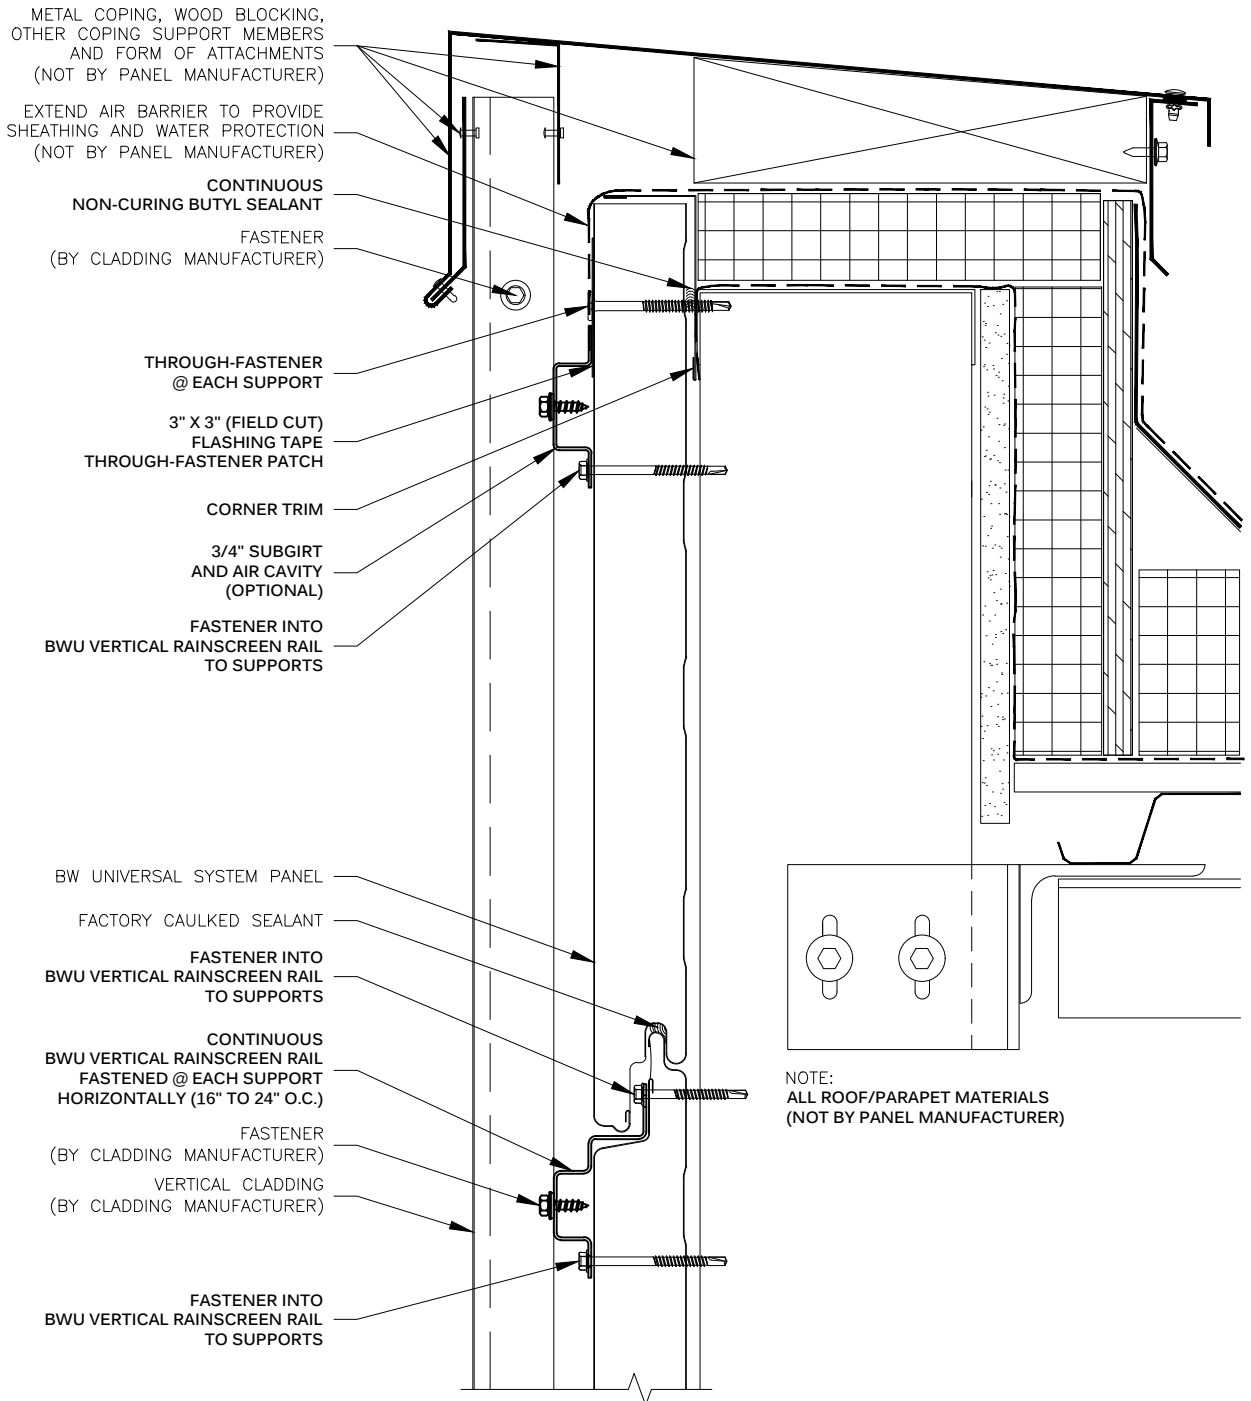

**METL
SPAN®**
INSULATED METAL PANELS

NOTE:
THESE DETAILS ARE FOR INSTALLATION AND SEALING
OF BW UNIVERSAL SYSTEM PANELS ONLY. FOR
INSTALLATION AND SEALING REQUIRED FOR CLADDING,
SEE STANDARD DETAILS FOR SPECIFIC CLADDING.

**VERTICAL RAINSCREEN RAIL
PARAPET
BW UNIVERSAL SYSTEM™**

DRAWING NO:
BWU-VRAIL-PT-01

DATE: Feb '20 REV: 00