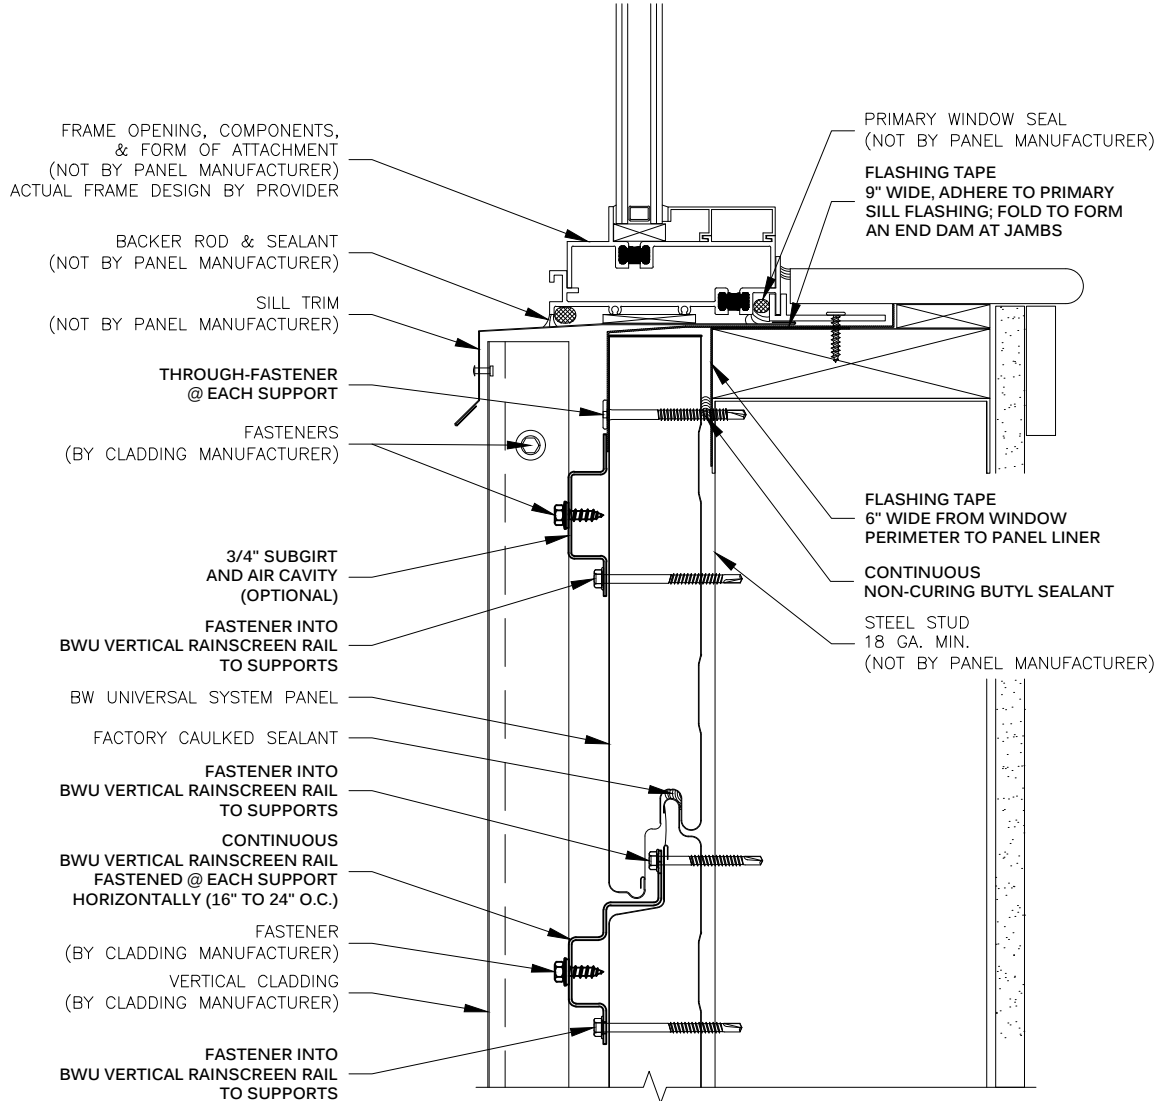

METL SPAN®
INSULATED METAL PANELS

NOTE:
THESE DETAILS ARE FOR INSTALLATION AND SEALING
OF BW UNIVERSAL SYSTEM PANELS ONLY. FOR
INSTALLATION AND SEALING REQUIRED FOR CLADDING,
SEE STANDARD DETAILS FOR SPECIFIC CLADDING.

**VERTICAL RAINSCREEN RAIL
SILL
BW UNIVERSAL SYSTEM™**

| | |
|---------------------------------------|-------------------|
| DRAWING NO: BWU-VRAIL-SL-01 | |
| DATE: Feb '20 | REV: 00 |