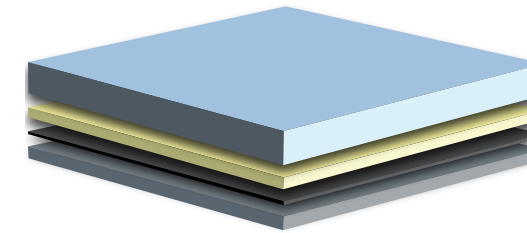

COLORS & COATINGS

Cold Storage Market
Insulated Metal Panels

All Metl-Span colors are formulated to provide premium energy efficiency solar reflectivity.

STANDARD I EXTERIOR COLORS

Full-Strength 70% PVDF
Fluoropolymer Coating

POLAR WHITE**
E: 0.86 SRI: 85

SANDSTONE**
E: 0.86 SRI: 71

STANDARD II EXTERIOR COLORS

Full-Strength 70% PVDF
Fluoropolymer Coating

ALMOND**
E: 0.86 SRI: 75

BROWNSTONE*
E: 0.86 SRI: 53

REGAL GRAY**
E: 0.86 SRI: 64

PREMIUM I EXTERIOR COLORS

Full-Strength 70% PVDF Fluoropolymer Coating

TUNDRA*
E: 0.86 SRI: 52

SPRUCE*
E: 0.86 SRI: 38

AEGEAN BLUE*
E: 0.87 SRI: 29

STANDARD WEATHERXL® EXTERIOR COLORS

Siliconized Polyester

WINTER WHITE*
E: 0.86 SRI: 81

LIGHT STONE*
E: 0.86 SRI: 65

ASH GRAY*
E: 0.86 SRI: 52

POLYESTER EXTERIOR COLOR

Igloo White is the standard interior color for all panels

IGLOO WHITE*
E: 0.86 SRI: 75

COLOR SYSTEMS

Fluropon®, WeatherXL® and Polyester Systems: