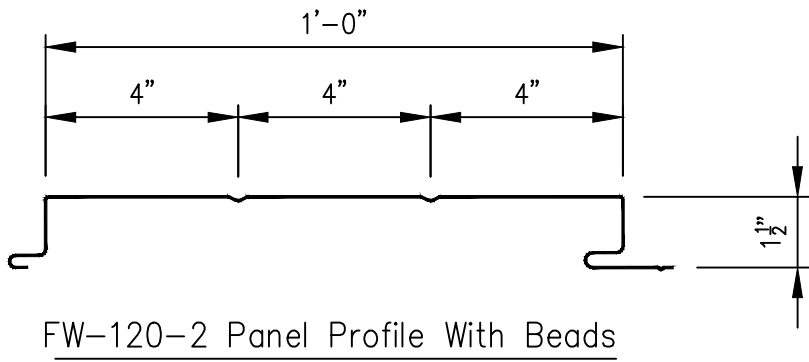

FW-120 Wall Panel
Profiles / Optional Panel Attachment Method

Page
FW-Profile-01

Date
Jan '20

Rev
02

Fastener #4A
1/4-14 x 7/8" SD W/Washer
At Each Panel To Framing
Fastener Location

Fastener #1A
12-14 x 1" SD W/O Washer
(1) Per Connection

Optional Attachment Method