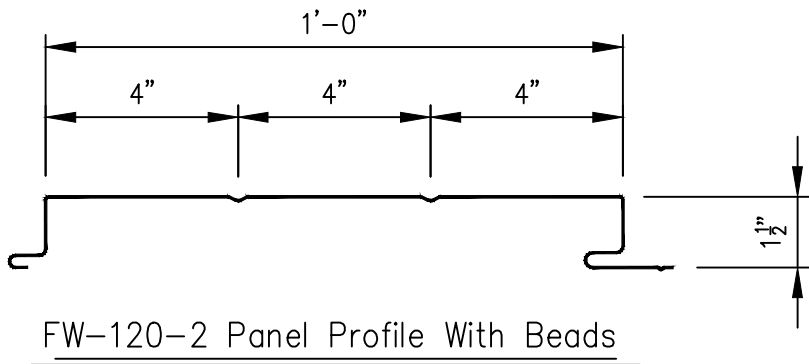

FW-120 Wall Panel
Profiles / Optional Panel Attachment Method

Page
FW-Profile-01

Date
Jan '20

Rev
02

Fastener #4A
1/4-14 x 7/8" SD W/Washer
At Each Panel To Framing
Fastener Location

Fastener #1A
12-14 x 1" SD W/O Washer
(1) Per Connection

Optional Attachment Method