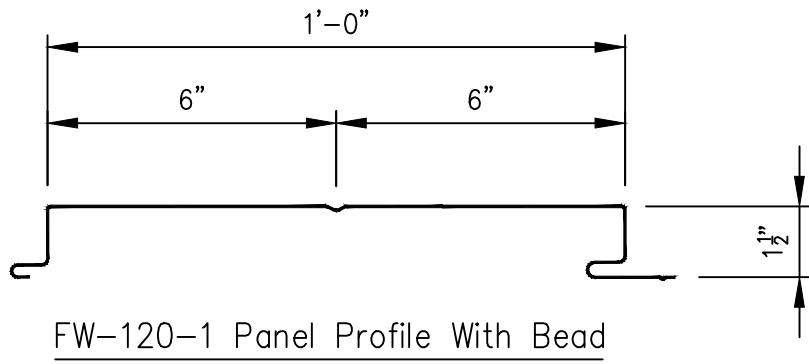

FW-120 Wall Panel
Profiles / Optional Panel Attachment Method

Page
FW-Profile-01

Date
Jan '20

Rev
02

Fastener #4A
1/4-14 x 7/8" SD W/Washer
At Each Panel To Framing
Fastener Location

Fastener #1A
12-14 x 1" SD W/O Washer
(1) Per Connection

Optional Attachment Method