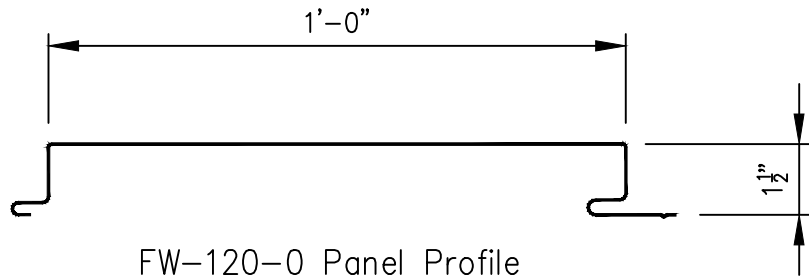

FW-120 Wall Panel
Profiles / Optional Panel Attachment Method

Page
FW-Profile-01

Date
Jan '20

Rev
02

Fastener #4A
1/4-14 x 7/8" SD W/Washer
At Each Panel To Framing
Fastener Location

Fastener #1A
12-14 x 1" SD W/O Washer
(1) Per Connection

Optional Attachment Method