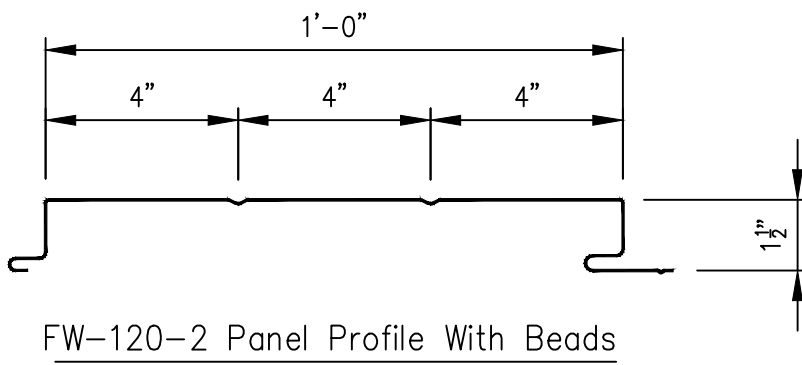

FW-120 Wall Panel
Profiles / Panel Attachment Method

Page
FW-Profile-11

Date
Jan '20

Rev
01

FW Clip HW-4601
At Each Girt

Fastener #1A
12-14 x 1" SD W/O Washer
(1) Per Clip

Panel Attachment