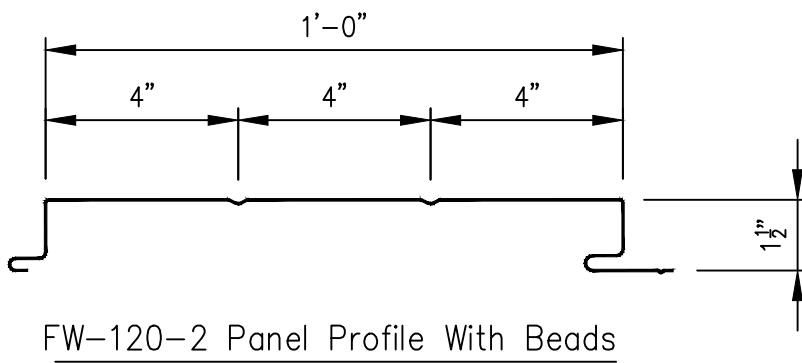

FW-120 Wall Panel
Profiles / Panel Attachment Method

Page
FW-Profile-11

Date
Jan '20

Rev
01

FW Clip HW-4601
At Each Girt

Fastener #1A
12-14 x 1" SD W/O Washer
(1) Per Clip

Panel Attachment