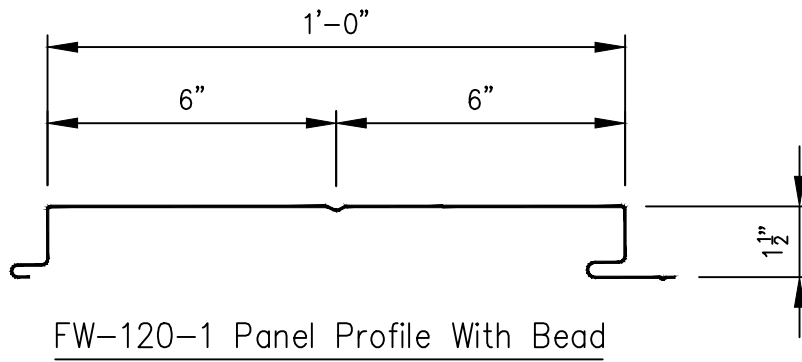

FW-120 Wall Panel
Profiles / Panel Attachment Method

Page
FW-Profile-11

Date
Jan '20

Rev
01

FW Clip HW-4601
At Each Girt

Fastener #1A
12-14 x 1" SD W/O Washer
(1) Per Clip

Panel Attachment