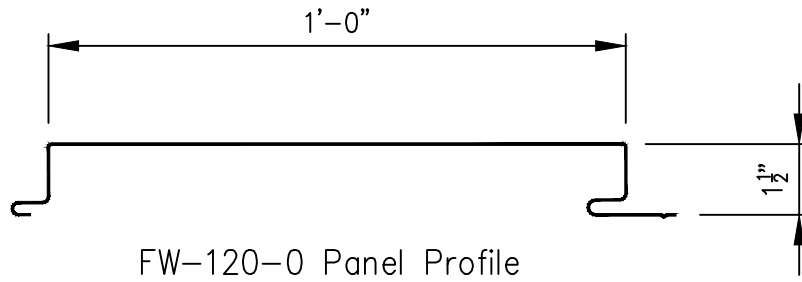

FW-120 Wall Panel
Profiles / Panel Attachment Method

Page
FW-Profile-11

Date
Jan '20

Rev
01

FW Clip HW-4601
At Each Girt

Fastener #1A
12-14 x 1" SD W/O Washer
(1) Per Clip

Panel Attachment